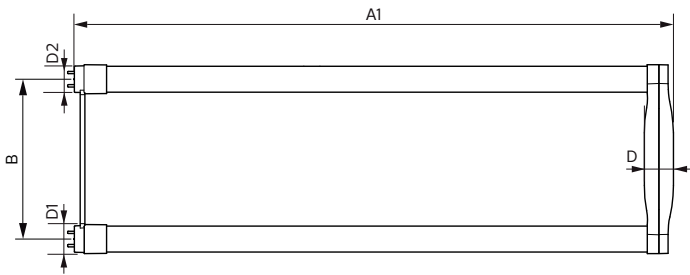

Product data

General Information		Starting Time (Nom)	
Base	2G13 [2G13]		0.9 s
EU RoHS compliant	Yes	Warm Up Time to 60% Light (Nom)	0.9 s
Nominal Lifetime (Nom)	50000 h	UL Type	Type B - bypass the ballast
Switching Cycle	50000X	Power Factor (Nom)	0.9
		Voltage (Nom)	120-277 V
Light Technical		Temperature	
Color Code	835 [CCT of 3500K]	T-Ambient (Max)	45 °C
Beam Angle (Nom)	180 °	T-Ambient (Min)	-20 °C
Initial lumen (Nom)	2000 lm	T-Storage (Max)	65 °C
Color Designation	White (WH)	T-Storage (Min)	-40 °C
Correlated Color Temperature (Nom)	3500 K	T-Case Maximum (Nom)	51 °C
Luminous Efficacy (rated) (Nom)	129.00 lm/W		
Color Consistency	<6	Controls and Dimming	
Color Rendering Index (Nom)	82	Dimmable	No
LLMF At End Of Nominal Lifetime (Nom)	70 %		
Operating and Electrical		Mechanical and Housing	
Input Frequency	50 to 60 Hz	Bulb Material	Glass
Power (Rated) (Nom)	15.5 W	Product Length	24 in
Lamp Current (Max)	140 mA	Bulb Shape	Tube, double-ended
Lamp Current (Min)	63 mA		

Approval and Application

Energy Saving Product	Yes
Approbation Marks	UL certificate RoHS compliance DLC compliance
Energy Consumption kWh/1000 h	- kWh
Energy Certifications	DLC Standard

Product Data

Order product name	15.5T8-6U/COR/24-835/MF20/G 10/1
--------------------	----------------------------------

EAN/UPC - Product	046677535544
Order code	535542
Numerator - Quantity Per Pack	1
Numerator - Packs per outer box	10
Material Nr. (12NC)	929001934704
Net Weight (Piece)	0.230 kg
Model Number	9290019347

Dimensional drawing

Product	D1	D2	B	A1	D
15.5T8-6U/COR/24-835/MF20/G 10/1	25.7 mm	28.1 mm	152 mm	570 mm	27.9 mm

TLED MF CorePro U bent 2000lm 3500K

Photometric data

15-5W 2G13

15-5W 2G13 835 3500K

Photometric data