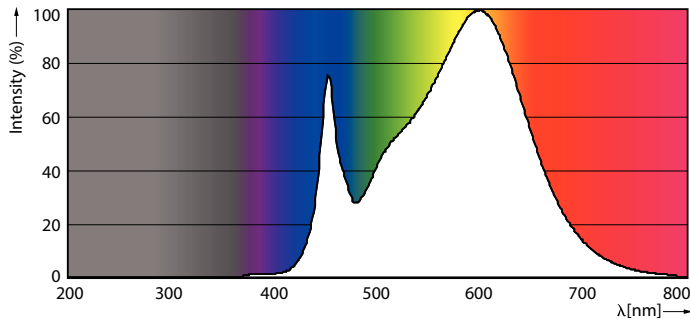

15-5W 2G13

15-5W 2G13 835 3500K