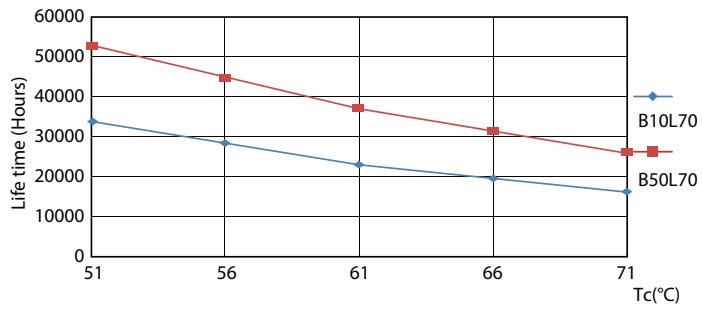

15-5W 2G13 830 3000K

Lifetime

15-5W 2G13

8.5W G13

8.5W G13

15-5W 2G13

T8

Lifetime