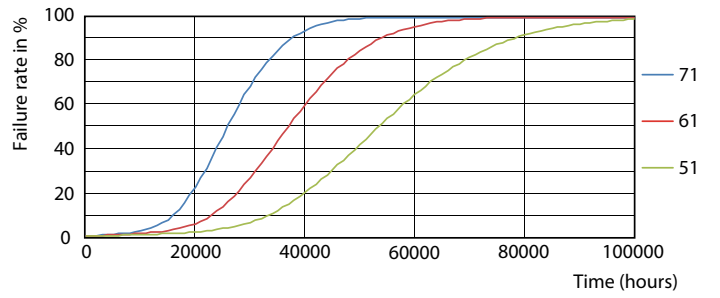

15-5W 2G13 830 3000K

Lifetime

15-5W 2G13

8.5W G13

8.5W G13

15-5W 2G13

T8

Lifetime