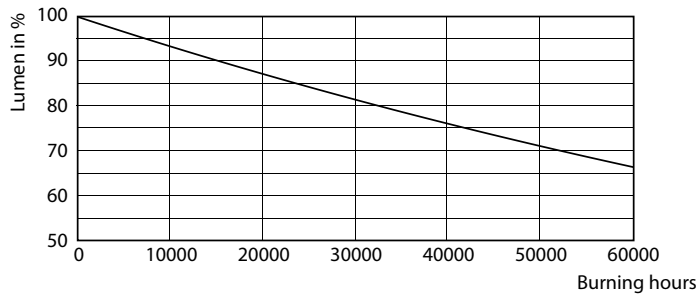

Product data

General Information		Starting Time (Nom)	
Base	2G13 [2G13]		0.9 s
EU RoHS compliant	Yes	Warm Up Time to 60% Light (Nom)	0.9 s
Nominal Lifetime (Nom)	50000 h	UL Type	Type B - bypass the ballast
Switching Cycle	50000X	Power Factor (Nom)	0.9
		Voltage (Nom)	120-277 V
Light Technical		Temperature	
Color Code	835 [CCT of 3500K]	T-Ambient (Max)	45 °C
Beam Angle (Nom)	180 °	T-Ambient (Min)	-20 °C
Initial lumen (Nom)	2000 lm	T-Storage (Max)	65 °C
Color Designation	White (WH)	T-Storage (Min)	-40 °C
Correlated Color Temperature (Nom)	3500 K	T-Case Maximum (Nom)	51 °C
Luminous Efficacy (rated) (Nom)	129.00 lm/W		
Color Consistency	<6	Controls and Dimming	
Color Rendering Index (Nom)	82	Dimmable	No
LLMF At End Of Nominal Lifetime (Nom)	70 %		
Operating and Electrical		Mechanical and Housing	
Input Frequency	50 to 60 Hz	Bulb Material	Glass
Power (Rated) (Nom)	15.5 W	Product Length	24 in
Lamp Current (Max)	140 mA	Bulb Shape	Tube, double-ended
Lamp Current (Min)	63 mA		

15-5W 2G13 830 3000K

Lifetime

15-5W 2G13

8.5W G13

8.5W G13

15-5W 2G13

T8

Lifetime