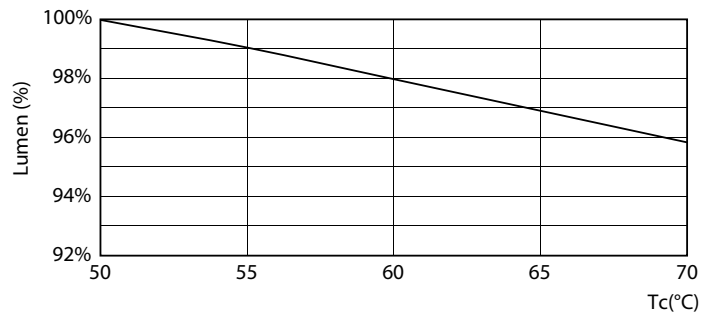

## 11-5W G13 850 5000K

Photometric data

11.5W G13 840

Lifetime

8.5W G13

8.5W G13

8.5W G13

11.5W