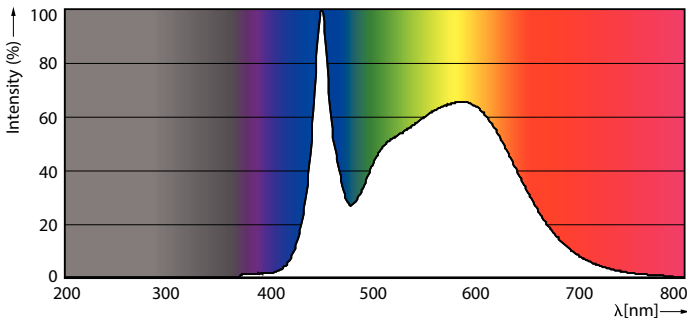

11-5W G13

11-5W G13 850 5000K