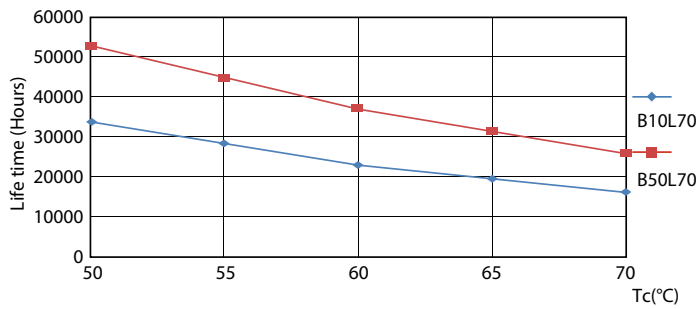

## 11-5W G13 850 5000K

Photometric data

11.5W G13 840

Lifetime

8.5W G13

8.5W G13

8.5W G13

11.5W