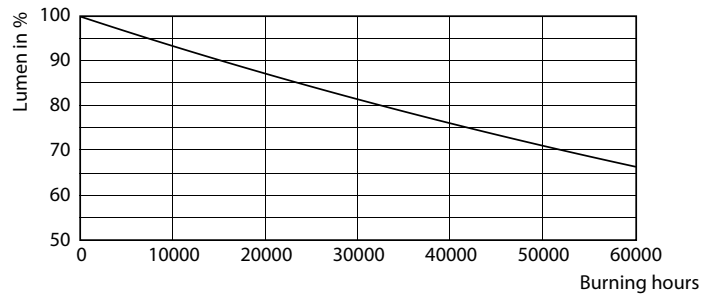

## 11-5W G13 850 5000K

Photometric data

11.5W G13 840

Lifetime

8.5W G13

8.5W G13

8.5W G13

11.5W