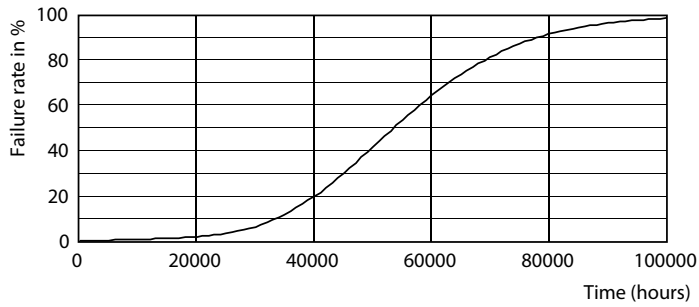

11-5W G13 830 3000K

11-5W G13

Photometric data

11.5W G13 840

Lifetime

8.5W G13

8.5W G13

8.5W G13