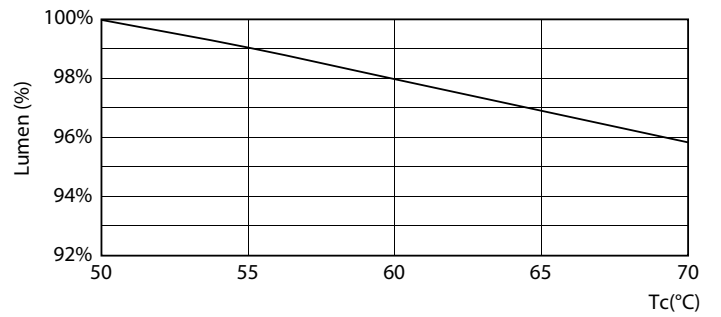

11-5W G13 830 3000K

11-5W G13

Photometric data

11.5W G13 840

Lifetime

8.5W G13

8.5W G13

8.5W G13