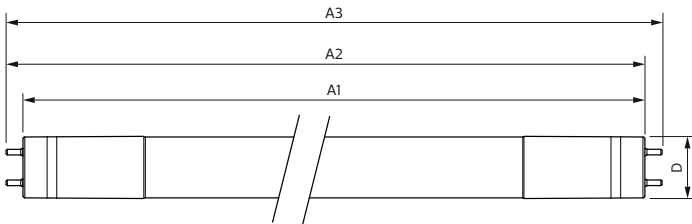

T8

Approval and Application

Energy Saving Product	Yes
Approbation Marks	UL certificate RoHS compliance DLC compliance
Energy Consumption kWh/1000 h	- kWh
Energy Certifications	DLC Standard

Product Data

Order product name	11.5T8/COR/36-830/MF13/G 10/1

EAN/UPC - Product	046677535490
Order code	535492
Numerator - Quantity Per Pack	1
Numerator - Packs per outer box	10
Material Nr. (12NC)	929001934204
Net Weight (Piece)	0.250 kg
Model Number	9290019342

Dimensional drawing

Product	D	A1	A2	A3
11.5T8/COR/36-830/MF13/G 10/1	25.9 mm	894.3 mm	900.5 mm	908.8 mm

TLED MF CorePro 3ft 1300lm 3000K

Photometric data

11-5W G13 830 3000K