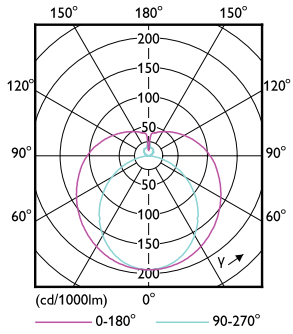

Dimensional drawing

Product	D	A1	A2	A3
11.5T8/COR/36-830/MF13/G 10/1	25.9 mm	894.3 mm	900.5 mm	908.8 mm

TLED MF CorePro 3ft 1300lm 3000K

Photometric data

OSRAM Components LLC | Philips Lighting BV | Page 11

11-5W G13 830 3000K

11-5W G13

Photometric data

11.5W G13 840

Lifetime

8.5W G13

8.5W G13

8.5W G13