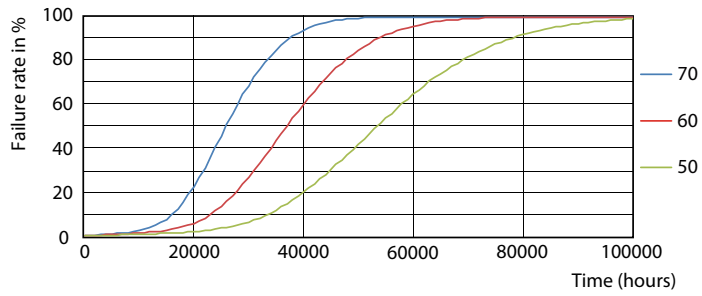

T8

Lifetime

8.5W G13