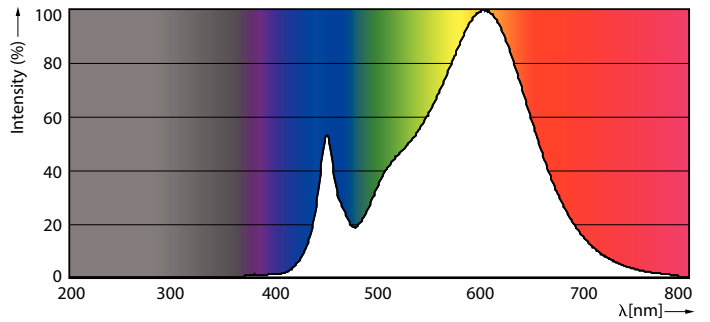

T8

Approval and Application

Energy Saving Product	Yes
Approbation Marks	UL certificate RoHS compliance DLC compliance
Energy Consumption kWh/1000 h	- kWh
Energy Certifications	DLC Standard

Product Data

Order product name	11.5T8/COR/36-830/MF13/G 10/1

EAN/UPC - Product	046677535490
Order code	535492
Numerator - Quantity Per Pack	1
Numerator - Packs per outer box	10
Material Nr. (12NC)	929001934204
Net Weight (Piece)	0.250 kg
Model Number	9290019342

Dimensional drawing

Product	D	A1	A2	A3
11.5T8/COR/36-830/MF13/G 10/1	25.9 mm	894.3 mm	900.5 mm	908.8 mm

TLED MF CorePro 3ft 1300lm 3000K

Photometric data

11-5W G13 830 3000K

11-5W G13