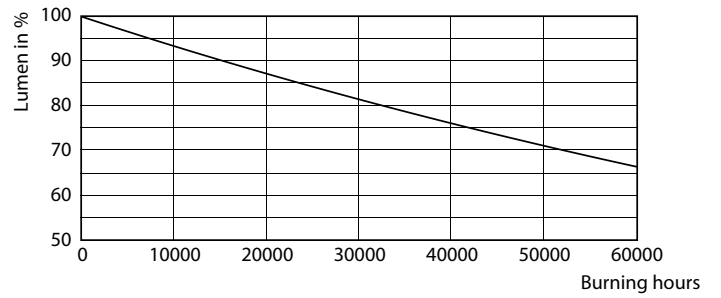

Product data

General Information		Starting Time (Nom)	
Base	G13 [Medium Bi-Pin Fluorescent]		0.9 s
EU RoHS compliant	Yes	Warm Up Time to 60% Light (Nom)	0.9 s
Nominal Lifetime (Nom)	50000 h	UL Type	Type B - bypass the ballast
Switching Cycle	50000X	Power Factor (Nom)	0.9
		Voltage (Nom)	120-277 V
Light Technical		Temperature	
Color Code	830 [CCT of 3000K]	T-Ambient (Max)	45 °C
Beam Angle (Nom)	180 °	T-Ambient (Min)	-20 °C
Initial lumen (Nom)	1300 lm	T-Storage (Max)	65 °C
Color Designation	White (WH)	T-Storage (Min)	-40 °C
Correlated Color Temperature (Nom)	3000 K	T-Case Maximum (Nom)	50 °C
Luminous Efficacy (rated) (Nom)	113.00 lm/W		
Color Consistency	<6	Controls and Dimming	
Color Rendering Index (Nom)	82	Dimmable	No
LLMF At End Of Nominal Lifetime (Nom)	70 %		
Operating and Electrical		Mechanical and Housing	
Input Frequency	50 to 60 Hz	Bulb Material	Glass
Power (Rated) (Nom)	11.5 W	Product Length	36 in
Lamp Current (Max)	101 mA	Bulb Shape	Tube, double-ended
Lamp Current (Min)	47 mA		

11-5W G13 830 3000K

11-5W G13

Photometric data

11.5W G13 840

Lifetime

8.5W G13

8.5W G13

8.5W G13