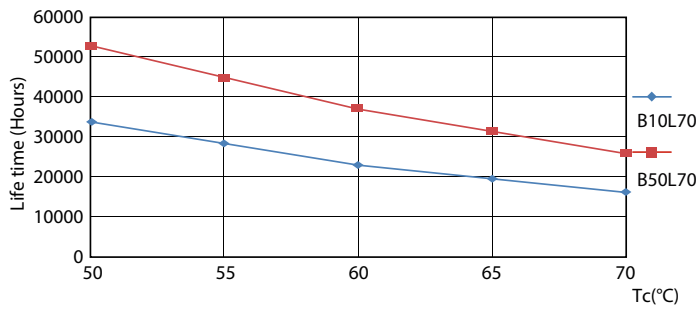

11-5W G13 830 3000K

11-5W G13

Photometric data

11.5W G13 840

Lifetime

8.5W G13

8.5W G13

8.5W G13