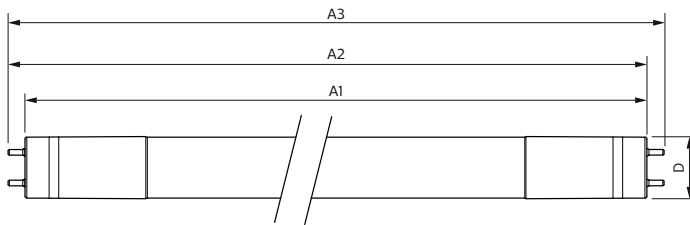

# T8

Product Length	24 in
Bulb Shape	Tube, double-ended
<b>Approval and Application</b>	
Energy Saving Product	Yes
Approbation Marks	UL certificate RoHS compliance DLC compliance
Energy Consumption kWh/1000 h	- kWh
Energy Certifications	DLC Standard

## Product Data

Order product name	8.5T8/COR/24-835/MF11/G 10/1
--------------------	------------------------------

EAN/UPC - Product	046677535469
Order code	535468
Numerator - Quantity Per Pack	1
Numerator - Packs per outer box	10
Material Nr. (12NC)	929001933904
Net Weight (Piece)	0.200 kg
Model Number	9290019339

## Dimensional drawing

Product	D	A1	A2	A3
8.5T8/COR/24-835/MF11/G 10/1	25.9 mm	589.5 mm	595.7 mm	604 mm