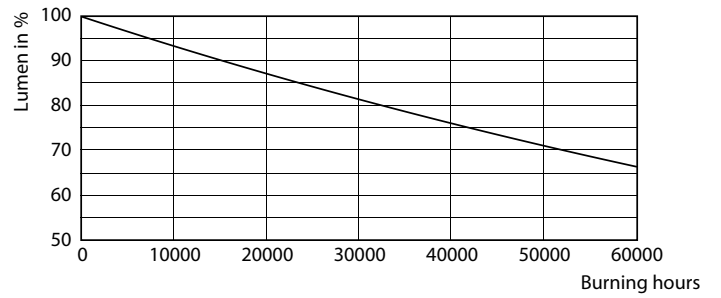

## Photometric data

## 8-5W G13 835 3500K

Photometric data

8-5W G13

Lifetime

8.5W G13

8.5W G13

8.5W G13

8.5W G13