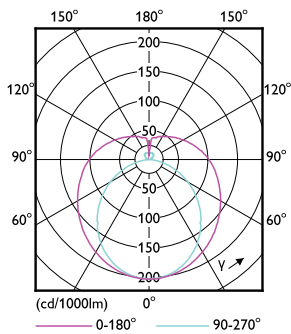

8.5W G13 840

8-5W G13 835 3500K