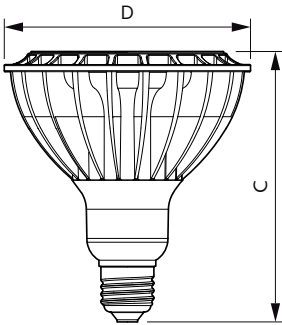

TrueForce High Lumen PAR

EU RoHS compliant	Yes
Product Data	
Order product name	33PAR38/PER/830/S15/DIM/120V 6/1FB
Order code	534602
Numerator - Quantity Per Pack	1

Numerator - Packs per outer box	6
Material number (12NC)	929001916804
Full product name	33PAR38/PER/830/S15/DIM/120V 6/1FB
EAN/UPC - Case	50046677534603

Dimensional drawing

Product	D	C
33PAR38/PER/830/S15/DIM/120V 6/1FB	123 mm	133 mm

Photometric data