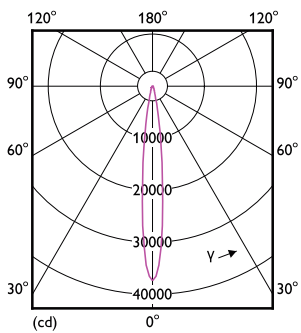

Light Distribution Diagram - 33PAR38/PER/830/S15/DIM/120V 6/1FB