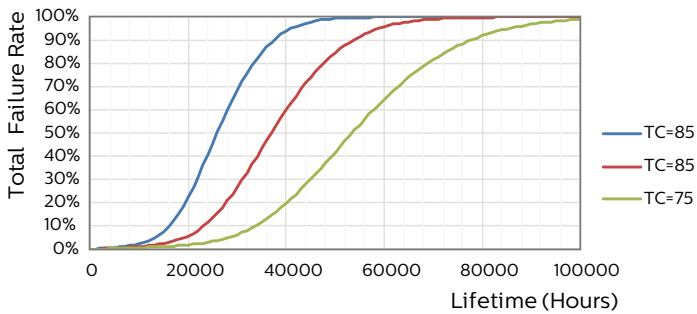

Product data

General information	
Base	GX23 [GX23]
EU RoHS compliant	Yes
Nominal Lifetime (Nom)	50000 h
Switching Cycle	50000X
Light technical	
Color Code	835 [CCT of 3500K]
Beam Angle (Nom)	120 °
Initial lumen (Nom)	560 lm
Color Designation	White (WH)
Correlated Color Temperature (Nom)	3500 K
Luminous Efficacy (rated) (Nom)	112.00 lm/W
Color Consistency	<6
Color Rendering Index (Nom)	82
LLMF At End Of Nominal Lifetime (Nom)	70 %
Operating and electrical	
Input Frequency	50 to 60 Hz
Power (Rated) (Nom)	5 W
Lamp Current (Max)	50 mA
Lamp Current (Min)	15 mA
Starting Time (Nom)	0.5 s

PL-S

Energy Consumption kWh/1000 h	- kWh
Product data	
Order product name	5PL-S/LED/13H/835/IF5/P/2P 20/1
EAN/UPC - Product	046677529574
Order code	529578
Numerator - Quantity Per Pack	1

Numerator - Packs per outer box	20
Material Nr. (12NC)	929001863004
Copy Net Weight (Piece)	0.095 lb
Model Number	9290018630

LEDtube PLS 5W GX23 835 2P 12D ND

Lifetime

LEDtube PLS 5W GX23 827 2P 12D ND

LEDtube PLS 5W GX23 827 2P 12D ND

LEDtube PLS 5W GX23 827 2P 12D ND

LEDtube PLS 5W GX23 827 2P 12D ND

LEDtube PLS 5W GX23 827 2P 12D ND