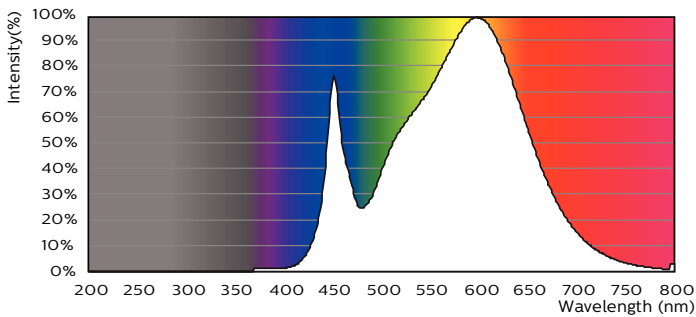

Product data

General information	
Base	GX23 [GX23]
EU RoHS compliant	Yes
Nominal Lifetime (Nom)	50000 h
Switching Cycle	50000X
Light technical	
Color Code	835 [CCT of 3500K]
Beam Angle (Nom)	120 °
Initial lumen (Nom)	560 lm
Color Designation	White (WH)
Correlated Color Temperature (Nom)	3500 K
Luminous Efficacy (rated) (Nom)	112.00 lm/W
Color Consistency	<6
Color Rendering Index (Nom)	82
LLMF At End Of Nominal Lifetime (Nom)	70 %
Operating and electrical	
Input Frequency	50 to 60 Hz
Power (Rated) (Nom)	5 W
Lamp Current (Max)	50 mA
Lamp Current (Min)	15 mA
Starting Time (Nom)	0.5 s

PL-S

Energy Consumption kWh/1000 h	- kWh
Product data	
Order product name	5PL-S/LED/13H/835/IF5/P/2P 20/1
EAN/UPC - Product	046677529574
Order code	529578
Numerator - Quantity Per Pack	1

Numerator - Packs per outer box	20
Material Nr. (12NC)	929001863004
Copy Net Weight (Piece)	0.095 lb
Model Number	9290018630

Dimensional drawing

5PL-S/LED/13H/835/IF5/P/2P 20/1

Product	D	D1	A1	A2	A3
5PL-S/LED/13H/835/IF5/P/2P 20/1	1-1/4 in	5/8 in	4-1/4 in	5-11/16 in	6-9/16 in

Photometric data

5PL-S/LED/13H/835/IF5/P/2P 20/1

LEDtube PLS 5W GX23 827 2P 12D ND