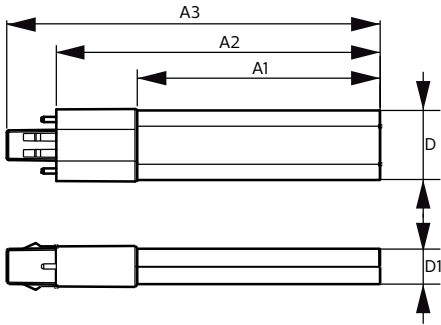

Product data

General information	
Base	GX23 [GX23]
EU RoHS compliant	Yes
Nominal Lifetime (Nom)	50000 h
Switching Cycle	50000X
Light technical	
Color Code	835 [CCT of 3500K]
Beam Angle (Nom)	120 °
Initial lumen (Nom)	560 lm
Color Designation	White (WH)
Correlated Color Temperature (Nom)	3500 K
Luminous Efficacy (rated) (Nom)	112.00 lm/W
Color Consistency	<6
Color Rendering Index (Nom)	82
LLMF At End Of Nominal Lifetime (Nom)	70 %
Operating and electrical	
Input Frequency	50 to 60 Hz
Power (Rated) (Nom)	5 W
Lamp Current (Max)	50 mA
Lamp Current (Min)	15 mA
Starting Time (Nom)	0.5 s

Warm Up Time to 60% Light (Nom)	0.5 s
UL Type	Type A - works on ballast
Power Factor (Nom)	0.9
Voltage (Nom)	120-277 V
Temperature	
T-Ambient (Max)	113 °F
T-Ambient (Min)	-4 °F
T-Storage (Max)	149 °F
T-Storage (Min)	-40 °F
T-Case Maximum (Nom)	167 °F
Controls and dimming	
Dimmable	No
Mechanical and housing	
Bulb Material	Plastic
Product Length	6.7 in
Bulb Shape	Tube, single-ended
Approval and application	
Energy Saving Product	Yes
Approbation Marks	UL certificate RoHS compliance

PL-S

Energy Consumption kWh/1000 h	- kWh
Product data	
Order product name	5PL-S/LED/13H/835/IF5/P/2P 20/1
EAN/UPC - Product	046677529574
Order code	529578
Numerator - Quantity Per Pack	1

Numerator - Packs per outer box	20
Material Nr. (12NC)	929001863004
Copy Net Weight (Piece)	0.095 lb
Model Number	9290018630

Dimensional drawing

5PL-S/LED/13H/835/IF5/P/2P 20/1

Product	D	D1	A1	A2	A3
5PL-S/LED/13H/835/IF5/P/2P 20/1	1-1/4 in	5/8 in	4-1/4 in	5-11/16 in	6-9/16 in

Photometric data

5PL-S/LED/13H/835/IF5/P/2P 20/1

LEDtube PLS 5W GX23 827 2P 12D ND