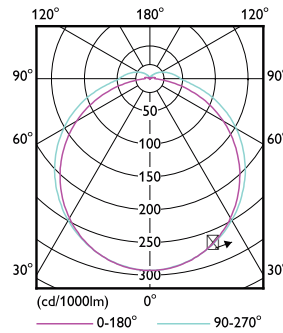

Product data

General information	
Base	GX23 [GX23]
EU RoHS compliant	Yes
Nominal Lifetime (Nom)	50000 h
Switching Cycle	50000X
Light technical	
Color Code	835 [CCT of 3500K]
Beam Angle (Nom)	120 °
Initial lumen (Nom)	560 lm
Color Designation	White (WH)
Correlated Color Temperature (Nom)	3500 K
Luminous Efficacy (rated) (Nom)	112.00 lm/W
Color Consistency	<6
Color Rendering Index (Nom)	82
LLMF At End Of Nominal Lifetime (Nom)	70 %
Operating and electrical	
Input Frequency	50 to 60 Hz
Power (Rated) (Nom)	5 W
Lamp Current (Max)	50 mA
Lamp Current (Min)	15 mA
Starting Time (Nom)	0.5 s

PL-S

Energy Consumption kWh/1000 h	- kWh
Product data	
Order product name	5PL-S/LED/13H/835/IF5/P/2P 20/1
EAN/UPC - Product	046677529574
Order code	529578
Numerator - Quantity Per Pack	1

Numerator - Packs per outer box	20
Material Nr. (12NC)	929001863004
Copy Net Weight (Piece)	0.095 lb
Model Number	9290018630

Dimensional drawing

5PL-S/LED/13H/835/IF5/P/2P 20/1

Product	D	D1	A1	A2	A3
5PL-S/LED/13H/835/IF5/P/2P 20/1	1-1/4 in	5/8 in	4-1/4 in	5-11/16 in	6-9/16 in

Photometric data

5PL-S/LED/13H/835/IF5/P/2P 20/1

LEDtube PLS 5W GX23 827 2P 12D ND