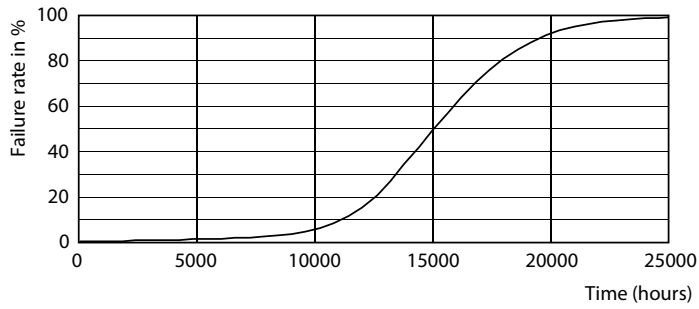

Product data

General information	
Base	G4 [G4]
EU RoHS compliant	Yes
Nominal Lifetime (Nom)	15000 h
Switching Cycle	50000X
Technical Type	1-10W

Light technical	
Color Code	830 [CCT of 3000K]
Initial lumen (Nom)	100 lm
Luminous Flux (Rated) (Nom)	100 lm
Color Designation	White (WH)
Correlated Color Temperature (Nom)	3000 K
Luminous Efficacy (rated) (Nom)	100.00 lm/W
Color Consistency	<6
Color Rendering Index (Nom)	80
LLMF At End Of Nominal Lifetime (Nom)	70 %

Light Distribution Diagram

Accent Lighting Spots

Spectral Power Distribution Colour

LED Specialty Lamps

Lifetime

Life Expectancy Diagram

Lumen Maintenance Diagram