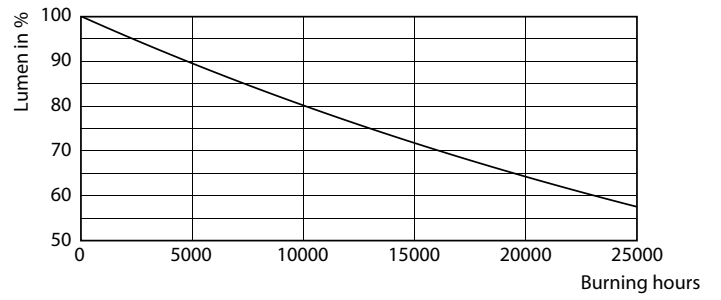

Product data

General information	
Base	G4 [G4]
EU RoHS compliant	Yes
Nominal Lifetime (Nom)	15000 h
Switching Cycle	50000X
Technical Type	1-10W

Light technical	
Color Code	830 [CCT of 3000K]
Initial lumen (Nom)	100 lm
Luminous Flux (Rated) (Nom)	100 lm
Color Designation	White (WH)
Correlated Color Temperature (Nom)	3000 K
Luminous Efficacy (rated) (Nom)	100.00 lm/W
Color Consistency	<6
Color Rendering Index (Nom)	80
LLMF At End Of Nominal Lifetime (Nom)	70 %

Light Distribution Diagram

Accent Lighting Spots

Spectral Power Distribution Colour

LED Specialty Lamps

Lifetime

Life Expectancy Diagram

Lumen Maintenance Diagram