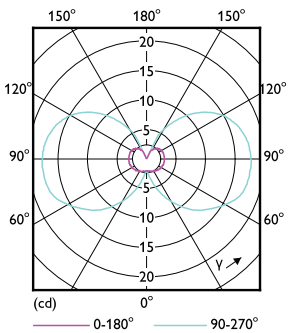

Copy Net Weight (Piece)	0.009 lb
-------------------------	----------

Dimensional drawing

1T3/LED/830/G4/ND/12V 6/1BC

Product	D	C
1T3/LED/830/G4/ND/12V 6/1BC	5/8 in	1-1/2 in

Photometric data

Accent Lighting Spots

Light Distribution Diagram

Accent Lighting Spots

Spectral Power Distribution Colour

LED Specialty Lamps

Lifetime

Life Expectancy Diagram

Lumen Maintenance Diagram