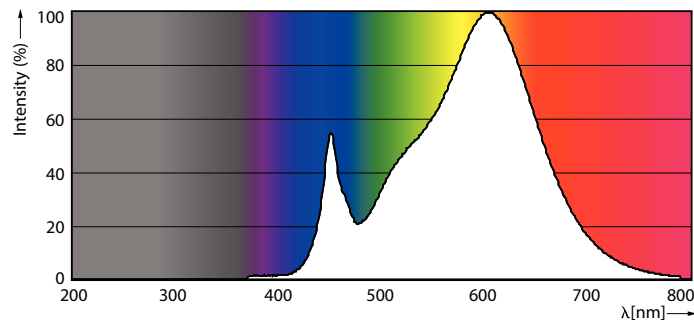

Product data

General information	
Base	G4 [G4]
EU RoHS compliant	Yes
Nominal Lifetime (Nom)	15000 h
Switching Cycle	50000X
Technical Type	1-10W

Light technical	
Color Code	830 [CCT of 3000K]
Initial lumen (Nom)	100 lm
Luminous Flux (Rated) (Nom)	100 lm
Color Designation	White (WH)
Correlated Color Temperature (Nom)	3000 K
Luminous Efficacy (rated) (Nom)	100.00 lm/W
Color Consistency	<6
Color Rendering Index (Nom)	80
LLMF At End Of Nominal Lifetime (Nom)	70 %

Light Distribution Diagram

Accent Lighting Spots

Spectral Power Distribution Colour

LED Specialty Lamps

Lifetime

Life Expectancy Diagram

Lumen Maintenance Diagram