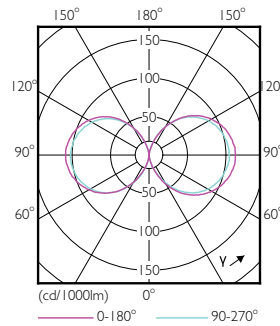

Product data

General Information	
Base	E39 [Single Contact Mogul Screw]
EU RoHS compliant	Yes
Nominal Lifetime (Nom)	50000 h
Switching Cycle	50000X
Technical Type	38-100W
Light Technical	
Color Code	740 [CCT of 4000K]
Beam Angle (Nom)	360 °
Initial lumen (Nom)	5000 lm
Color Designation	Cool White (CW)
Correlated Color Temperature (Nom)	4000 K
Luminous Efficacy (rated) (Nom)	60.00 lm/W
Color Consistency	ANSI 4000K
Color Rendering Index (Nom)	70
LLMF At End Of Nominal Lifetime (Nom)	70 %
Operating and Electrical	
Input Frequency	50 to 60 Hz

Power (Rated) (Nom)	38 W
Lamp Current (Nom)	320 mA
Wattage Equivalent	100 W
Starting Time (Nom)	0.5 s
Warm Up Time to 60% Light (Nom)	0.7 s
Power Factor (Nom)	0.9
Voltage (Nom)	120-277 V
Temperature	
T-Case Maximum (Nom)	70 °C
Controls and Dimming	
Dimmable	No
Mechanical and Housing	
Bulb Finish	Clear
Bulb Shape	Others
Approval and Application	
Energy Consumption kWh/1000 h	- kWh

LED Urban TrueForce Lamps

Energy Certifications	DLC Standard
Product Data	
Order product name	38ED28/LED/740/ND 120-277V G2 CT 4/1
EAN/UPC - Product	046677476052
Order code	476051

Numerator - Quantity Per Pack	1
Numerator - Packs per outer box	4
Material Nr. (12NC)	929001818504
Net Weight (Piece)	0.880 kg

Dimensional drawing

HIB NAM Post top CT 5000lm 4000K

Product	D	C
38ED28/LED/740/ND 120-277V G2 CT 4/1	105 mm	245 mm

Photometric data

HIB NAM Trueforce 38W E39 Clear 740 36D ND

HIB NAM Trueforce 38W E39 Clear 727 36D ND