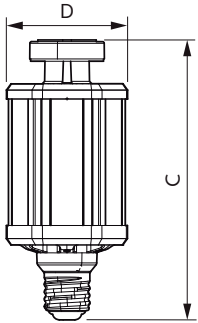

Product data

General Information	
Base	E39 [Single Contact Mogul Screw]
EU RoHS compliant	Yes
Nominal Lifetime (Nom)	50000 h
Switching Cycle	50000X
Technical Type	38-100W
Light Technical	
Color Code	740 [CCT of 4000K]
Beam Angle (Nom)	360 °
Initial lumen (Nom)	5000 lm
Color Designation	Cool White (CW)
Correlated Color Temperature (Nom)	4000 K
Luminous Efficacy (rated) (Nom)	60.00 lm/W
Color Consistency	ANSI 4000K
Color Rendering Index (Nom)	70
LLMF At End Of Nominal Lifetime (Nom)	70 %
Operating and Electrical	
Input Frequency	50 to 60 Hz

Power (Rated) (Nom)	38 W
Lamp Current (Nom)	320 mA
Wattage Equivalent	100 W
Starting Time (Nom)	0.5 s
Warm Up Time to 60% Light (Nom)	0.7 s
Power Factor (Nom)	0.9
Voltage (Nom)	120-277 V
Temperature	
T-Case Maximum (Nom)	70 °C
Controls and Dimming	
Dimmable	No
Mechanical and Housing	
Bulb Finish	Clear
Bulb Shape	Others
Approval and Application	
Energy Consumption kWh/1000 h	- kWh

Dimensional drawing

HIB NAM Post top CT 5000lm 4000K

Product	D	C
38ED28/LED/740/ND 120-277V G2 CT 4/1	105 mm	245 mm

Photometric data

HIB NAM Trueforce 38W E39 Clear 740 36D ND

HIB NAM Trueforce 38W E39 Clear 727 36D ND