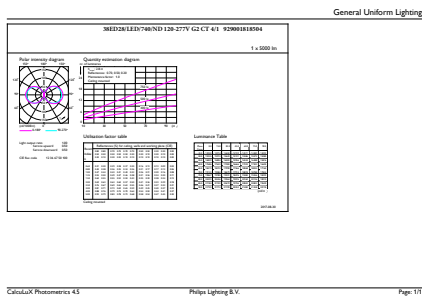

Product data

General Information	
Base	E39 [Single Contact Mogul Screw]
EU RoHS compliant	Yes
Nominal Lifetime (Nom)	50000 h
Switching Cycle	50000X
Technical Type	38-100W
Light Technical	
Color Code	740 [CCT of 4000K]
Beam Angle (Nom)	360 °
Initial lumen (Nom)	5000 lm
Color Designation	Cool White (CW)
Correlated Color Temperature (Nom)	4000 K
Luminous Efficacy (rated) (Nom)	60.00 lm/W
Color Consistency	ANSI 4000K
Color Rendering Index (Nom)	70
LLMF At End Of Nominal Lifetime (Nom)	70 %
Operating and Electrical	
Input Frequency	50 to 60 Hz

LED Urban TrueForce Lamps

Energy Certifications	DLC Standard
Product Data	
Order product name	38ED28/LED/740/ND 120-277V G2 CT 4/1
EAN/UPC - Product	046677476052
Order code	476051

Numerator - Quantity Per Pack	1
Numerator - Packs per outer box	4
Material Nr. (12NC)	929001818504
Net Weight (Piece)	0.880 kg

Dimensional drawing

HIB NAM Post top CT 5000lm 4000K

Product	D	C
38ED28/LED/740/ND 120-277V G2 CT 4/1	105 mm	245 mm

Photometric data

HIB NAM Trueforce 38W E39 Clear 740 36D ND

HIB NAM Trueforce 38W E39 Clear 727 36D ND