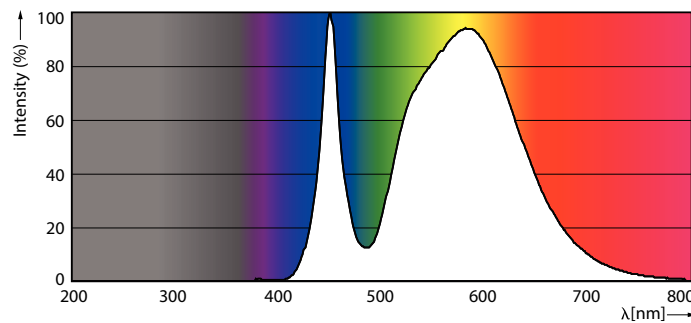

Product data

General Information	
Base	E39 [Single Contact Mogul Screw]
EU RoHS compliant	Yes
Nominal Lifetime (Nom)	50000 h
Switching Cycle	50000X
Technical Type	38-100W
Light Technical	
Color Code	740 [CCT of 4000K]
Beam Angle (Nom)	360 °
Initial lumen (Nom)	5000 lm
Color Designation	Cool White (CW)
Correlated Color Temperature (Nom)	4000 K
Luminous Efficacy (rated) (Nom)	60.00 lm/W
Color Consistency	ANSI 4000K
Color Rendering Index (Nom)	70
LLMF At End Of Nominal Lifetime (Nom)	70 %
Operating and Electrical	
Input Frequency	50 to 60 Hz

Dimensional drawing

HIB NAM Post top CT 5000lm 4000K

Product	D	C
38ED28/LED/740/ND 120-277V G2 CT 4/1	105 mm	245 mm

Photometric data

HIB NAM Trueforce 38W E39 Clear 740 36D ND

HIB NAM Trueforce 38W E39 Clear 727 36D ND