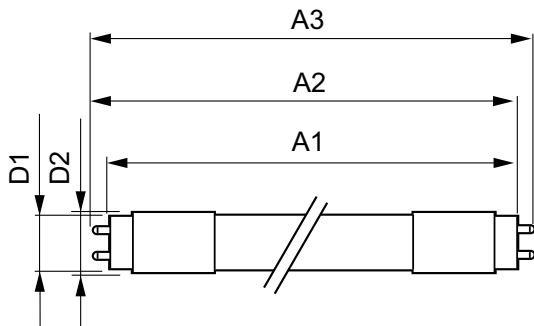

T8

Product Length	48 in
Bulb Shape	Tube, double-ended
Approval and Application	
Energy Saving Product	Yes
Approbation Marks	RoHS compliance UL certificate DLC compliance
Energy Consumption kWh/1000 h	- kWh
Energy Certifications	DLC Standard

Product Data

Order product name	13T8/MAS/48-850/IF21/P/DIM 10/1
--------------------	---------------------------------

EAN/UPC - Product	046677473952
Order code	473958
Numerator - Quantity Per Pack	1
Numerator - Packs per outer box	10
Material Nr. (12NC)	929001397934
Net Weight (Piece)	0.220 kg
Model Number	9290013979A

Dimensional drawing

TLED IF MasterClass 4ft 2100lm 5000K

Product	D1	D2	A1	A2	A3
13T8/MAS/48-850/IF21/P/DIM 10/1	25.7 mm	26.3 mm	1198.1 mm	1205.2 mm	1212.3 mm

Photometric data

LEDtube 15W G13 850 160D IF 6U EasySmart