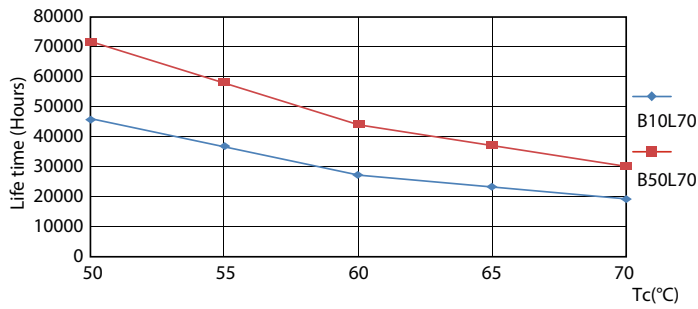

Lifetime

LEDtube 13W G13 2100lm