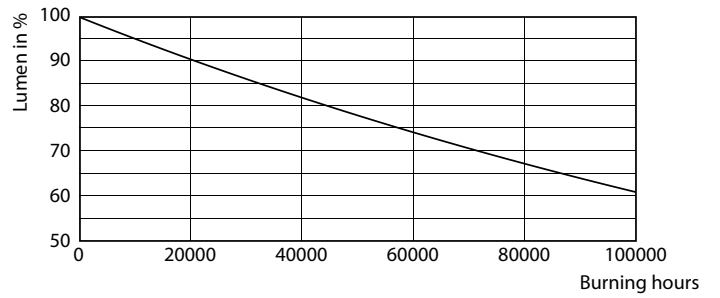

Product data

General Information		Lamp Current (Max)	
Base	G13 [Medium Bi-Pin Fluorescent]	Lamp Current (Max)	400 mA
EU RoHS compliant	Yes	Lamp Current (Min)	130 mA
Nominal Lifetime (Nom)	70000 h	Starting Time (Nom)	0.5 s
Switching Cycle	50000X	Warm Up Time to 60% Light (Nom)	0.5 s
Light Technical		UL Type	Type A - works on ballast
Color Code	830 [CCT of 3000K]	Power Factor (Nom)	0.9
Beam Angle (Nom)	180 °	Voltage (Nom)	120-277, 347 V
Initial lumen (Nom)	2000 lm	Temperature	
Color Designation	White (WH)	T-Ambient (Max)	45 °C
Correlated Color Temperature (Nom)	3000 K	T-Ambient (Min)	-20 °C
Luminous Efficacy (rated) (Nom)	153.00 lm/W	T-Storage (Max)	65 °C
Color Consistency	<6	T-Storage (Min)	-40 °C
Color Rendering Index (Nom)	82	T-Case Maximum (Nom)	50 °C
LLMF At End Of Nominal Lifetime (Nom)	70 %	Controls and Dimming	
Operating and Electrical		Dimmable	Yes
Input Frequency	20000-120000 Hz	Mechanical and Housing	
Power (Rated) (Nom)	13 W	Bulb Material	Plastic

LEDtube 13W G13 830 IF DIM

Photometric data

LEDtube 13W G13 2100lm

Lifetime

LEDtube 13W G13 2100lm

LEDtube 13W G13 2100lm

LEDtube 13W G13 2100lm

LEDtube 13W G13 2100lm