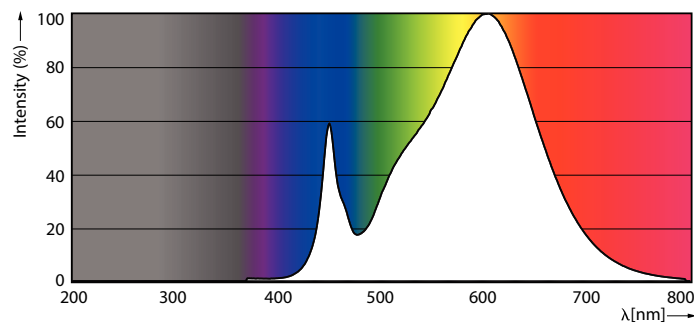

Product data

General Information		Lamp Current (Max)	
Base	G13 [Medium Bi-Pin Fluorescent]	Lamp Current (Max)	400 mA
EU RoHS compliant	Yes	Lamp Current (Min)	130 mA
Nominal Lifetime (Nom)	70000 h	Starting Time (Nom)	0.5 s
Switching Cycle	50000X	Warm Up Time to 60% Light (Nom)	0.5 s
Light Technical		UL Type	Type A - works on ballast
Color Code	830 [CCT of 3000K]	Power Factor (Nom)	0.9
Beam Angle (Nom)	180 °	Voltage (Nom)	120-277, 347 V
Initial lumen (Nom)	2000 lm	Temperature	
Color Designation	White (WH)	T-Ambient (Max)	45 °C
Correlated Color Temperature (Nom)	3000 K	T-Ambient (Min)	-20 °C
Luminous Efficacy (rated) (Nom)	153.00 lm/W	T-Storage (Max)	65 °C
Color Consistency	<6	T-Storage (Min)	-40 °C
Color Rendering Index (Nom)	82	T-Case Maximum (Nom)	50 °C
LLMF At End Of Nominal Lifetime (Nom)	70 %	Controls and Dimming	
Operating and Electrical		Dimmable	Yes
Input Frequency	20000-120000 Hz	Mechanical and Housing	
Power (Rated) (Nom)	13 W	Bulb Material	Plastic

Dimensional drawing

TLED IF MasterClass 4ft 2000lm 3000K

Product	D1	D2	A1	A2	A3
13T8/MAS/48-830/IF20/P/DIM 10/1	25.7 mm	26.3 mm	1198.1 mm	1205.2 mm	1212.3 mm

Photometric data

LEDtube 600mm 8W G5 830 1000lm