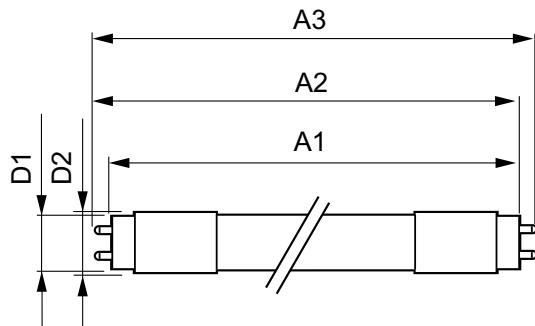

T8

13T8/MAS/48-830/IF20/P/DIM 10/1

Our TLEDs are available in InstantFit (Type A / Type C) or MainsFit (Ballast bypass / Type B) versions. The InstantFit lamps work on a broad variety of ballasts and LED drivers. Only InstantFit has over 15,000 lamp & ballast combinations delivering even light output, energy savings and a long lifetime. Our MainsFit products feature a double-ended design, simplifying installation while a proprietary safety circuit minimizes a shock risk. Lamp sizes range from 2-foot to 8-foot and U-bend with a variety of lumen outputs.

T8

Product Length	48 in
Bulb Shape	Tube, double-ended
Approval and Application	
Energy Saving Product	Yes
Approbation Marks	RoHS compliance UL certificate DLC compliance
Energy Consumption kWh/1000 h	- kWh
Energy Certifications	DLC Standard

Product Data

Order product name	13T8/MAS/48-830/IF20/P/DIM 10/1
--------------------	---------------------------------

EAN/UPC - Product	046677473921
Order code	473926
Numerator - Quantity Per Pack	1
Numerator - Packs per outer box	10
Material Nr. (12NC)	929001397634
Net Weight (Piece)	0.220 kg
Model Number	9290013976A

Dimensional drawing

TLED IF MasterClass 4ft 2000lm 3000K

Product	D1	D2	A1	A2	A3
13T8/MAS/48-830/IF20/P/DIM 10/1	25.7 mm	26.3 mm	1198.1 mm	1205.2 mm	1212.3 mm

Photometric data

LEDtube 600mm 8W G5 830 1000lm