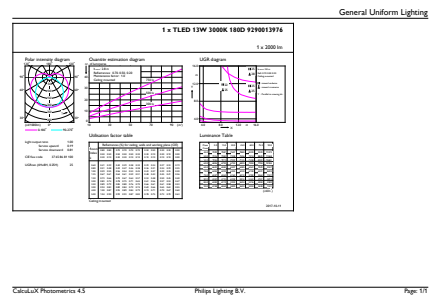

Dimensional drawing

TLED IF MasterClass 4ft 2000lm 3000K

Product	D1	D2	A1	A2	A3
13T8/MAS/48-830/IF20/P/DIM 10/1	25.7 mm	26.3 mm	1198.1 mm	1205.2 mm	1212.3 mm

Photometric data

LEDtube 600mm 8W G5 830 1000lm