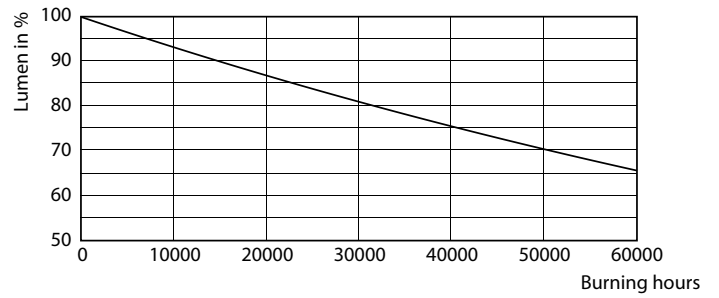

HIB NAM Trueforce 26W E26 Clear 730 36D ND