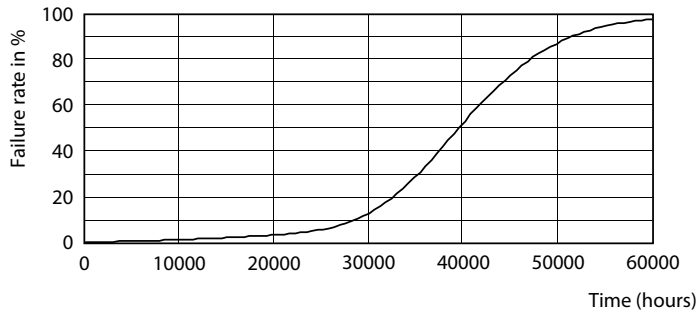

LED Urban TrueForce Lamps

Lifetime

HIB NAM Trueforce 26W E26 Clear 730 36D ND