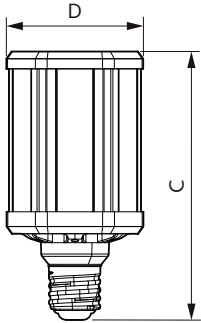

Product data

General Information	
Base	E39 [Single Contact Mogul Screw]
EU RoHS compliant	Yes
Nominal Lifetime (Nom)	50000 h
Switching Cycle	50000X
Technical Type	55-150W
Light Technical	
Color Code	727 [CCT of 2700K]
Beam Angle (Nom)	360 °
Initial lumen (Nom)	7500 lm
Color Designation	Warm White (WW)
Correlated Color Temperature (Nom)	2700 K
Luminous Efficacy (rated) (Nom)	133.33 lm/W
Color Consistency	ANSI 2700K
Color Rendering Index (Nom)	70
LLMF At End Of Nominal Lifetime (Nom)	70 %
Operating and Electrical	
Input Frequency	50 to 60 Hz

Power (Rated) (Nom)	55 W
Lamp Current (Nom)	460 mA
Wattage Equivalent	150 W
Starting Time (Nom)	0.5 s
Warm Up Time to 60% Light (Nom)	0.5 s
Power Factor (Nom)	0.9
Voltage (Nom)	120-277 V
Temperature	
T-Case Maximum (Nom)	80 °C
Controls and Dimming	
Dimmable	No
Mechanical and Housing	
Bulb Finish	Clear
Bulb Shape	Others
Approval and Application	
Energy Consumption kWh/1000 h	- kWh

Dimensional drawing

HIB NAM Post top 8000lm 2700K G2

Product	D	C
55ED28/LED/727/ND 120-277V G2 4/1	105 mm	204 mm

Photometric data

HIB NAM Trueforce 55W E39 Clear 727 36D ND

HIB NAM Trueforce 55W E39 Clear 727 36D ND