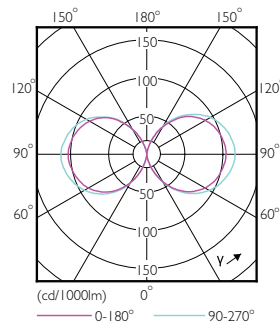

Product data

General Information	
Base	E39 [Single Contact Mogul Screw]
EU RoHS compliant	Yes
Nominal Lifetime (Nom)	50000 h
Switching Cycle	50000X
Technical Type	55-150W
Light Technical	
Color Code	727 [CCT of 2700K]
Beam Angle (Nom)	360 °
Initial lumen (Nom)	7500 lm
Color Designation	Warm White (WW)
Correlated Color Temperature (Nom)	2700 K
Luminous Efficacy (rated) (Nom)	133.33 lm/W
Color Consistency	ANSI 2700K
Color Rendering Index (Nom)	70
LLMF At End Of Nominal Lifetime (Nom)	70 %
Operating and Electrical	
Input Frequency	50 to 60 Hz

Power (Rated) (Nom)	55 W
Lamp Current (Nom)	460 mA
Wattage Equivalent	150 W
Starting Time (Nom)	0.5 s
Warm Up Time to 60% Light (Nom)	0.5 s
Power Factor (Nom)	0.9
Voltage (Nom)	120-277 V
Temperature	
T-Case Maximum (Nom)	80 °C
Controls and Dimming	
Dimmable	No
Mechanical and Housing	
Bulb Finish	Clear
Bulb Shape	Others
Approval and Application	
Energy Consumption kWh/1000 h	- kWh

LED Urban TrueForce Lamps

Energy Certifications	DLC Standard
Product Data	
Order product name	55ED28/LED/727/ND 120-277V G2 4/1
EAN/UPC - Product	046677473655
Order code	473652

Numerator - Quantity Per Pack	1
Numerator - Packs per outer box	4
Material Nr. (12NC)	929001397004
Net Weight (Piece)	0.900 kg

Dimensional drawing

HIB NAM Post top 8000lm 2700K G2

Product	D	C
55ED28/LED/727/ND 120-277V G2 4/1	105 mm	204 mm

Photometric data

HIB NAM Trueforce 55W E39 Clear 727 36D ND

HIB NAM Trueforce 55W E39 Clear 727 36D ND