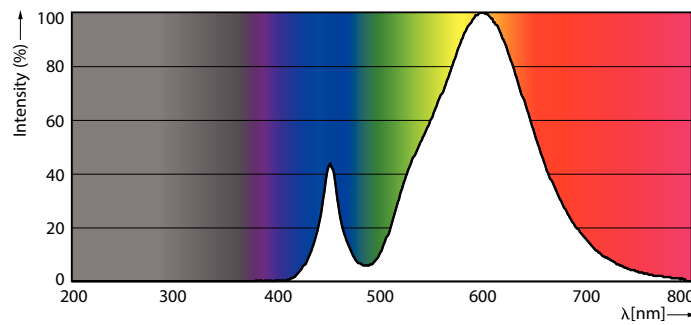

Product data

General Information	
Base	E39 [Single Contact Mogul Screw]
EU RoHS compliant	Yes
Nominal Lifetime (Nom)	50000 h
Switching Cycle	50000X
Technical Type	55-150W
Light Technical	
Color Code	727 [CCT of 2700K]
Beam Angle (Nom)	360 °
Initial lumen (Nom)	7500 lm
Color Designation	Warm White (WW)
Correlated Color Temperature (Nom)	2700 K
Luminous Efficacy (rated) (Nom)	133.33 lm/W
Color Consistency	ANSI 2700K
Color Rendering Index (Nom)	70
LLMF At End Of Nominal Lifetime (Nom)	70 %
Operating and Electrical	
Input Frequency	50 to 60 Hz

Dimensional drawing

HIB NAM Post top 8000lm 2700K G2

Product	D	C
55ED28/LED/727/ND 120-277V G2 4/1	105 mm	204 mm

Photometric data

HIB NAM Trueforce 55W E39 Clear 727 36D ND

HIB NAM Trueforce 55W E39 Clear 727 36D ND