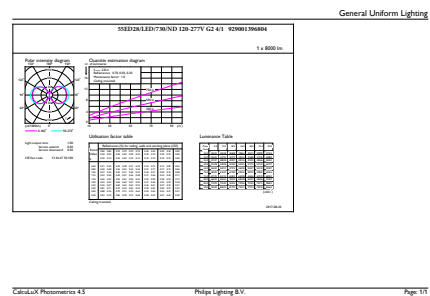

Photometric data