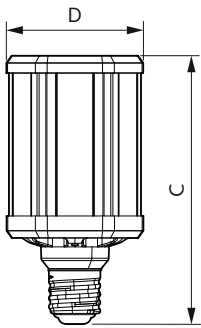

### Product data

General Information	
Cap-Base	E39 [Single Contact Mogul Screw]
EU RoHS compliant	Yes
Nominal lifetime	50,000 hour(s)
Switching Cycle	50,000
Lighting Technology	LED
Brand	Philips
Light Technical	
Color Code	730 [CCT of 3000K]
Beam Angle (Nom)	360 degree(s)
Luminous Flux	8,000 lumen
Color Designation	White (WH)
Correlated Color Temperature (Nom)	3000 K
Luminous Efficacy (rated) (Nom)	133.33 lm/W
Color Consistency	ANSI 3000K
Color rendering index (CRI)	70
LLMF At End Of Nominal Lifetime (Nom)	70 %

## Dimensional drawing

Product	D	C
55ED28/LED/730/ND 120-277V G2 4/1	105 mm	204 mm