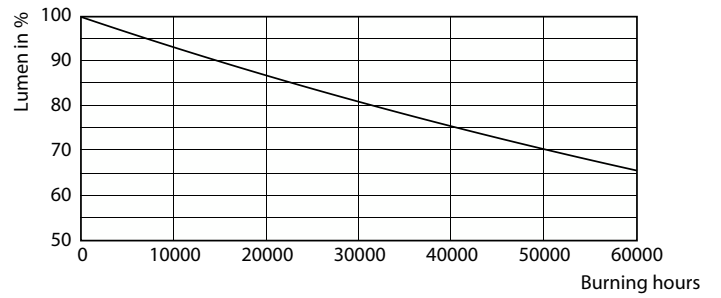

LED Urban TrueForce Lamps

Lifetime

Life Expectancy Diagram - 55ED28/LED/730/ND 120-277V G2 4/1

Lumen Maintenance Diagram - 55ED28/LED/730/ND 120-277V G2 4/1