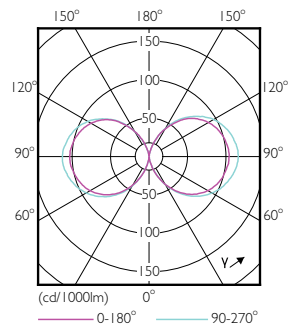

Spectral Power Distribution Colour - 55ED28/LED/730/ND 120-277V G2 4/1

Light Distribution Diagram - 55ED28/LED/730/ND 120-277V G2 4/1