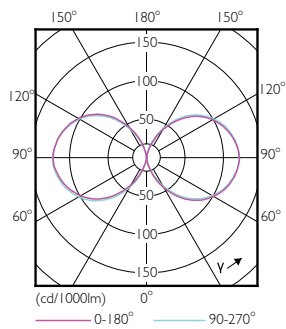

Photometric data

LEDTForce 35W Others E39