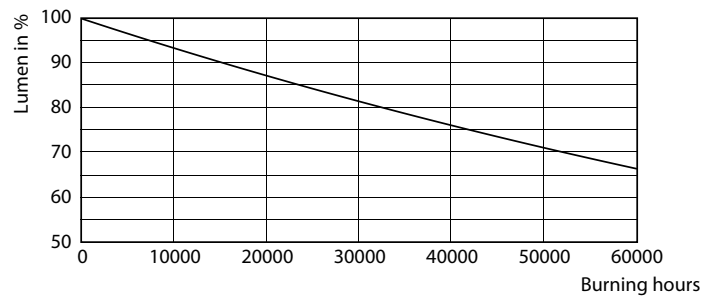

TrueForce LED Public (Urban/Road – HPS/MH)

Photometric data

LEDForce 35W Others E39 727

Lifetime

50K

50K