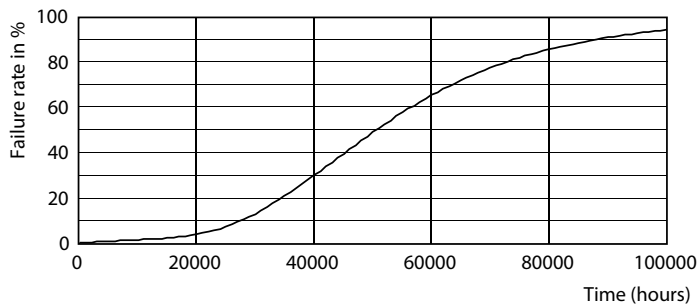

TrueForce LED Public (Urban/Road – HPS/MH)

Photometric data

LEDForce 35W Others E39 727

Lifetime

50K