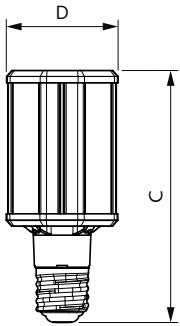

Product data

General Information		Operating and Electrical	
Base	E39 [Single Contact Mogul Screw]	Correlated Color Temperature (Nom)	2700 K
EU RoHS compliant	Yes	Luminous Efficacy (rated) (Nom)	125.00 lm/W
Nominal Lifetime (Nom)	50000 h	Color Consistency	ANSI 2700K
Switching Cycle	50000X	Color Rendering Index (Nom)	70
Technical Type	35-100W	LLMF At End Of Nominal Lifetime (Nom)	70 %
Light Technical		Input Frequency	50 to 60 Hz
Color Code	727 [CCT of 2700K]	Power (Rated) (Nom)	35 W
Beam Angle (Nom)	360 °	Lamp Current (Nom)	300 A
Initial lumen (Nom)	4800 lm	Wattage Equivalent	100 W
Color Designation	Warm White (WW)	Starting Time (Nom)	0.5 s

Energy Consumption kWh/1000 h	- kWh
Product Data	
Order product name	35ED23.5/LED/727/ND 120-277V G2 4/1
EAN/UPC - Product	046677473624
Order code	473629
Numerator - Quantity Per Pack	1
Numerator - Packs per outer box	4
Material Nr. (12NC)	929001396704
Net Weight (Piece)	0.410 kg

Dimensional drawing

HIB NAM Post top 5000lm 2700K G2

Product	D	C
35ED23.5/LED/727/ND 120-277V G2 4/1	84 mm	190 mm

Photometric data

LEDTForce 35W Others E39

LEDTForce 35W Others E39 727

TrueForce LED Public (Urban/Road – HPS/MH)