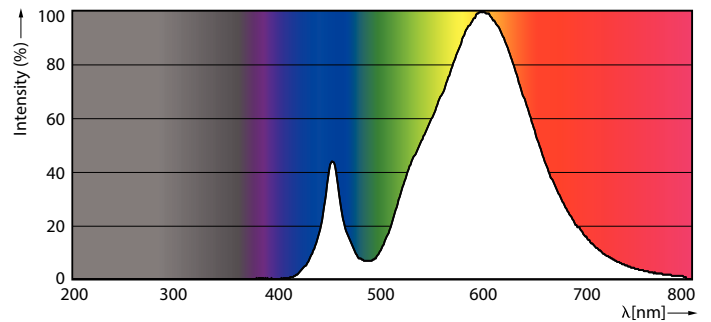

LEDTForce 35W Others E39 727