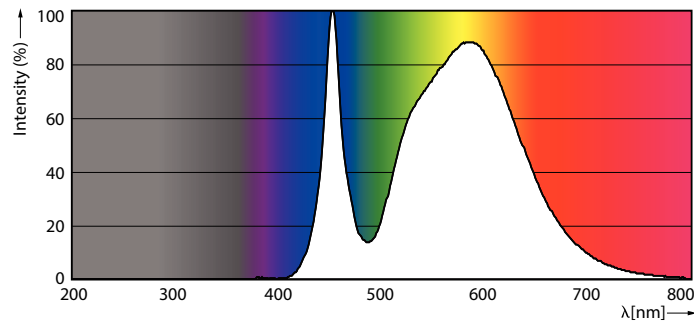

Photometric data

LEDTForce 35W Others E39 740