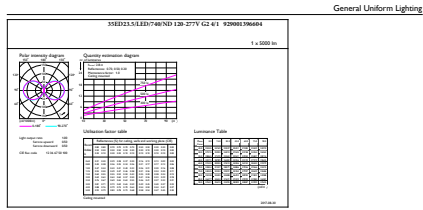

TrueForce LED Public (Urban/Road – HPS/MH)

Photometric data