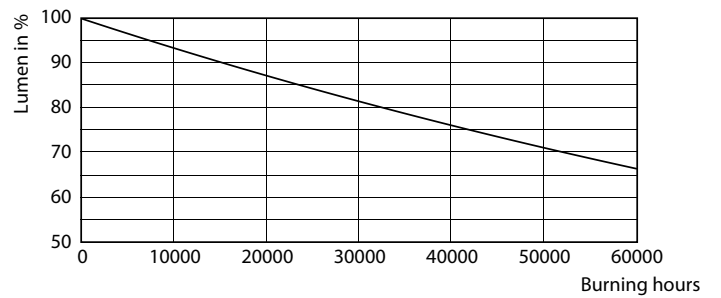

LEDForce 35W Others E39 740

Lifetime