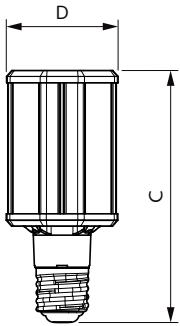

Product data

General Information		Operating and Electrical	
Base	E39 [Single Contact Mogul Screw]	Correlated Color Temperature (Nom)	4000 K
EU RoHS compliant	Yes	Luminous Efficacy (rated) (Nom)	125.00 lm/W
Nominal Lifetime (Nom)	50000 h	Color Consistency	ANSI 4000K
Switching Cycle	50000X	Color Rendering Index (Nom)	70
Technical Type	35-100W	LLMF At End Of Nominal Lifetime (Nom)	70 %
Light Technical		Input Frequency	50 to 60 Hz
Color Code	740 [CCT of 4000K]	Power (Rated) (Nom)	35 W
Beam Angle (Nom)	360 °	Lamp Current (Nom)	300 A
Initial lumen (Nom)	5000 lm	Wattage Equivalent	100 W
Color Designation	Cool White (CW)	Starting Time (Nom)	0.5 s

Energy Consumption kWh/1000 h	- kWh
Product Data	
Order product name	35ED23.5/LED/740/ND 120-277V G2 4/1
EAN/UPC - Product	046677473617
Order code	473611
Numerator - Quantity Per Pack	1
Numerator - Packs per outer box	4
Material Nr. (12NC)	929001396604
Net Weight (Piece)	0.410 kg

Dimensional drawing

HIB NAM Post top 5000lm 4000K G2

Product	D	C
35ED23.5/LED/740/ND 120-277V G2 4/1	84 mm	190 mm

Photometric data

LEDTForce 35W Others E39 740

LEDTForce 35W Others E39

TrueForce LED Public (Urban/Road – HPS/MH)