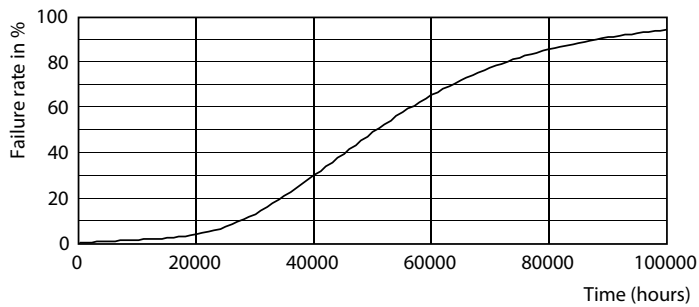

LEDForce 35W Others E39 740

Lifetime