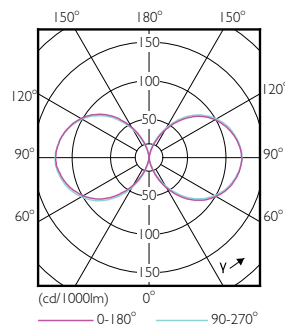

Product data

General Information		Operating and Electrical	
Base	E39 [Single Contact Mogul Screw]	Correlated Color Temperature (Nom)	4000 K
EU RoHS compliant	Yes	Luminous Efficacy (rated) (Nom)	125.00 lm/W
Nominal Lifetime (Nom)	50000 h	Color Consistency	ANSI 4000K
Switching Cycle	50000X	Color Rendering Index (Nom)	70
Technical Type	35-100W	LLMF At End Of Nominal Lifetime (Nom)	70 %
Light Technical		Input Frequency	50 to 60 Hz
Color Code	740 [CCT of 4000K]	Power (Rated) (Nom)	35 W
Beam Angle (Nom)	360 °	Lamp Current (Nom)	300 A
Initial lumen (Nom)	5000 lm	Wattage Equivalent	100 W
Color Designation	Cool White (CW)	Starting Time (Nom)	0.5 s

Dimensional drawing

HIB NAM Post top 5000lm 4000K G2

Product	D	C
35ED23.5/LED/740/ND 120-277V G2 4/1	84 mm	190 mm

Photometric data

LEDTForce 35W Others E39 740

LEDTForce 35W Others E39

TrueForce LED Public (Urban/Road – HPS/MH)