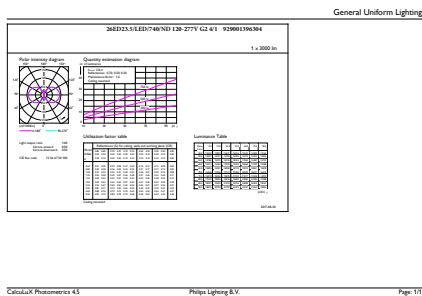

Product data

General Information	
Base	E26 [Single Contact Medium Screw]
EU RoHS compliant	Yes
Nominal Lifetime (Nom)	50000 h
Switching Cycle	50000X
Technical Type	26-70W
Light Technical	
Color Code	740 [CCT of 4000K]
Beam Angle (Nom)	360 °
Initial lumen (Nom)	3000 lm
Color Designation	Cool White (CW)
Correlated Color Temperature (Nom)	4000 K
Luminous Efficacy (rated) (Nom)	115.00 lm/W
Color Consistency	ANSI 4000K
Color Rendering Index (Nom)	70
LLMF At End Of Nominal Lifetime (Nom)	70 %
Operating and Electrical	
Input Frequency	50 to 60 Hz

LED Urban TrueForce Lamps

Approval and Application

Energy Consumption kWh/1000 h - kWh

Product Data

Order product name	26ED23.5/LED/740/ND 120-277V G2 4/1
EAN/UPC - Product	046677473587
Order code	473587

Numerator - Quantity Per Pack	1
Numerator - Packs per outer box	4
Material Nr. (12NC)	929001396304
Net Weight (Piece)	0.365 kg

Dimensional drawing

HIB NAM Post top 3000lm 4000K G2

Product	D	C
26ED23.5/LED/740/ND 120-277V G2 4/1	84 mm	176 mm

Photometric data

HIB NAM Trueforce 26W E26 Clear 740 36D ND

HIB NAM Trueforce 26W E26 Clear 730 36D ND