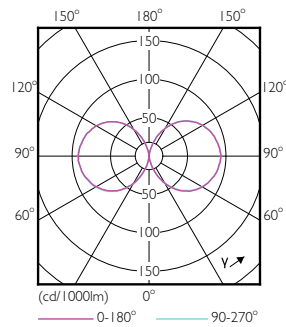

Product data

General Information	
Base	E26 [Single Contact Medium Screw]
EU RoHS compliant	Yes
Nominal Lifetime (Nom)	50000 h
Switching Cycle	50000X
Technical Type	26-70W
Light Technical	
Color Code	740 [CCT of 4000K]
Beam Angle (Nom)	360 °
Initial lumen (Nom)	3000 lm
Color Designation	Cool White (CW)
Correlated Color Temperature (Nom)	4000 K
Luminous Efficacy (rated) (Nom)	115.00 lm/W
Color Consistency	ANSI 4000K
Color Rendering Index (Nom)	70
LLMF At End Of Nominal Lifetime (Nom)	70 %
Operating and Electrical	
Input Frequency	50 to 60 Hz

Power (Rated) (Nom)	26 W
Lamp Current (Nom)	220 mA
Wattage Equivalent	70 W
Starting Time (Nom)	0.5 s
Warm Up Time to 60% Light (Nom)	0.5 s
Power Factor (Nom)	0.9
Voltage (Nom)	120-277 V
Temperature	
T-Case Maximum (Nom)	60 °C
Controls and Dimming	
Dimmable	No
Mechanical and Housing	
Bulb Finish	Clear
Bulb Shape	Others

LED Urban TrueForce Lamps

Approval and Application

Energy Consumption kWh/1000 h - kWh

Product Data

Order product name	26ED23.5/LED/740/ND 120-277V G2 4/1
EAN/UPC - Product	046677473587
Order code	473587

Numerator - Quantity Per Pack	1
Numerator - Packs per outer box	4
Material Nr. (12NC)	929001396304
Net Weight (Piece)	0.365 kg

Dimensional drawing

HIB NAM Post top 3000lm 4000K G2

Product	D	C
26ED23.5/LED/740/ND 120-277V G2 4/1	84 mm	176 mm

Photometric data

HIB NAM Trueforce 26W E26 Clear 740 36D ND

HIB NAM Trueforce 26W E26 Clear 730 36D ND