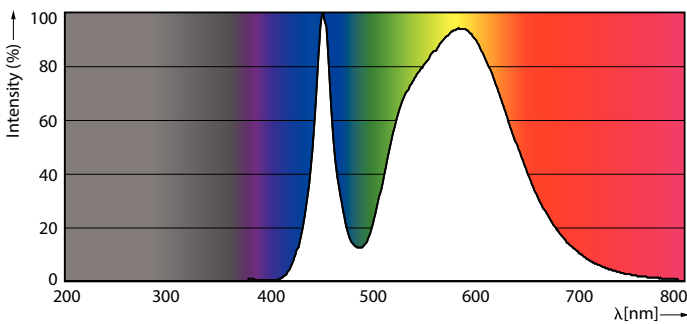

Product data

General Information	
Base	E26 [Single Contact Medium Screw]
EU RoHS compliant	Yes
Nominal Lifetime (Nom)	50000 h
Switching Cycle	50000X
Technical Type	26-70W
Light Technical	
Color Code	740 [CCT of 4000K]
Beam Angle (Nom)	360 °
Initial lumen (Nom)	3000 lm
Color Designation	Cool White (CW)
Correlated Color Temperature (Nom)	4000 K
Luminous Efficacy (rated) (Nom)	115.00 lm/W
Color Consistency	ANSI 4000K
Color Rendering Index (Nom)	70
LLMF At End Of Nominal Lifetime (Nom)	70 %
Operating and Electrical	
Input Frequency	50 to 60 Hz

LED Urban TrueForce Lamps

Approval and Application

Energy Consumption kWh/1000 h - kWh

Product Data

Order product name	26ED23.5/LED/740/ND 120-277V G2 4/1
EAN/UPC - Product	046677473587
Order code	473587

Numerator - Quantity Per Pack	1
Numerator - Packs per outer box	4
Material Nr. (12NC)	929001396304
Net Weight (Piece)	0.365 kg

Dimensional drawing

HIB NAM Post top 3000lm 4000K G2

Product	D	C
26ED23.5/LED/740/ND 120-277V G2 4/1	84 mm	176 mm

Photometric data

HIB NAM Trueforce 26W E26 Clear 740 36D ND

HIB NAM Trueforce 26W E26 Clear 730 36D ND