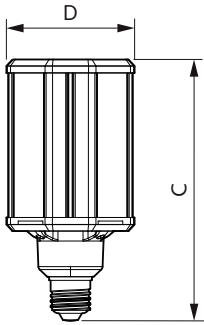

Product data

General Information	
Base	E26 [Single Contact Medium Screw]
EU RoHS compliant	Yes
Nominal Lifetime (Nom)	50000 h
Switching Cycle	50000X
Technical Type	26-70W
Light Technical	
Color Code	740 [CCT of 4000K]
Beam Angle (Nom)	360 °
Initial lumen (Nom)	3000 lm
Color Designation	Cool White (CW)
Correlated Color Temperature (Nom)	4000 K
Luminous Efficacy (rated) (Nom)	115.00 lm/W
Color Consistency	ANSI 4000K
Color Rendering Index (Nom)	70
LLMF At End Of Nominal Lifetime (Nom)	70 %
Operating and Electrical	
Input Frequency	50 to 60 Hz

LED Urban TrueForce Lamps

Approval and Application

Energy Consumption kWh/1000 h - kWh

Product Data

Order product name	26ED23.5/LED/740/ND 120-277V G2 4/1
EAN/UPC - Product	046677473587
Order code	473587

Numerator - Quantity Per Pack	1
Numerator - Packs per outer box	4
Material Nr. (12NC)	929001396304
Net Weight (Piece)	0.365 kg

Dimensional drawing

HIB NAM Post top 3000lm 4000K G2

Product	D	C
26ED23.5/LED/740/ND 120-277V G2 4/1	84 mm	176 mm

Photometric data

HIB NAM Trueforce 26W E26 Clear 740 36D ND

HIB NAM Trueforce 26W E26 Clear 730 36D ND