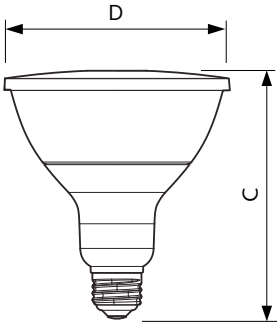

LED PAR38

Order code	471797
Numerator - Quantity Per Pack	1
Numerator - Packs per outer box	6
Material number (12NC)	929001369804
Full product name	17PAR38/EXPERTCOLOR/S8/940/DIM/120V
	6/1

EAN/UPC - Case	50046677471793

Dimensional drawing

Product	D	C
17PAR38/EXPERTCOLOR/S8/940/DIM/120V	120.7 mm	134.6 mm