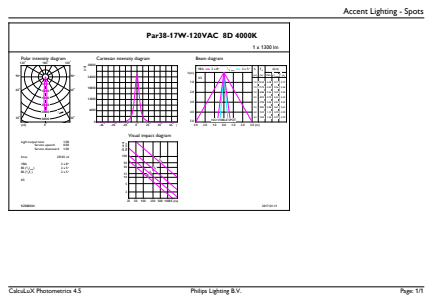

Photometric data

Spectral Power Distribution Colour - 17PAR38/EXPERTCOLOR/S8/940/DIM/120V