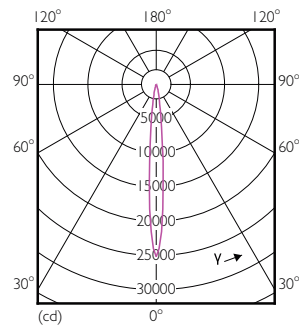

Light Distribution Diagram - 17PAR38/EXPERTCOLOR/S8/940/DIM/120V