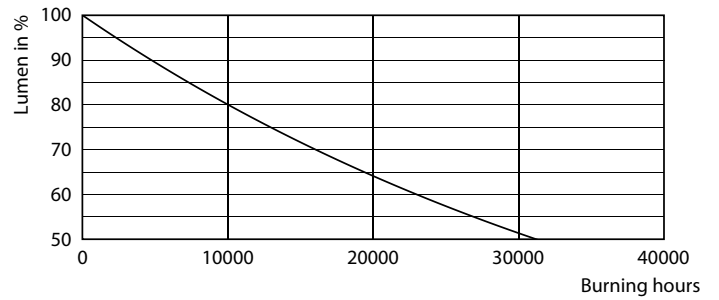

LED Specialty Lamps

Lifetime

15K LMP