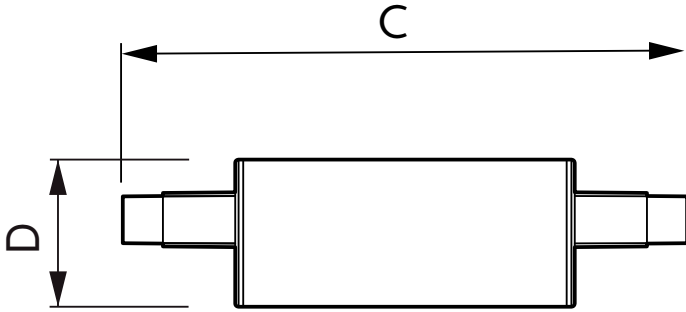

LED Specialty Lamps

Dimensional drawing

Product	D	C
7.5R7S/PER/830/ND/120V 4/1BC	29 mm	79 mm

Linear 120V 8.5-60W 720lm 3000K R7S ND

Photometric data