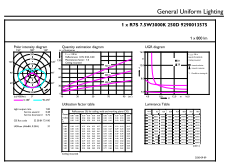

Photometric data