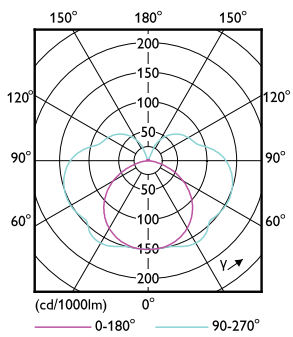

LEDlinear 7,5W R7S 830

LEDlinear 7,5W R7S