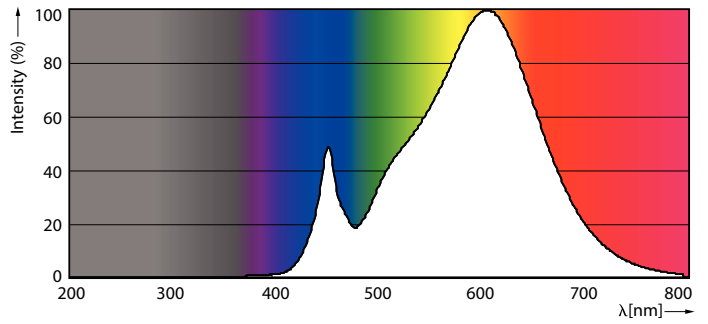

LEDlinear 7,5W R7S 830