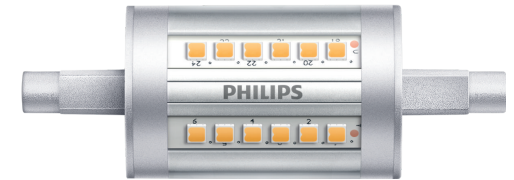

PHILIPS

Eco passport

7.5R7S/PER/830/ND/120V 4/1BC LED Specialty Lamps

Philips speciality LED lamps are the smart alternative to standard incandescent. Their unique lamp design provides form factors to fit in standard applications with incredible energy savings.

Energy

- **Dimmable:** No
- **Luminous Efficacy (rated) (Nom):** 106.00 lm/W
- **Power (Rated) (Nom):** 7.5 W

Circularity

- **Nominal Lifetime (Nom):** 15000 h

Packaging

- **SAP Weight Paper Unit (Case):** 0.195 kg
- **SAP Weight Paper Unit (Piece):** 0.004 kg
- **SAP Weight Plastic Unit (Case):** 0.016 kg
- **SAP Weight Plastic Unit (Piece):** 0.004 kg

Substances

- **EU REACH SVHC declaration:** Yes
- **EU RoHS compliant:** Yes

Weight & Materials

- **Net Weight (Piece):** 0.072 kg

Further reading at:
<https://www.signify.com/global/sustainability/sustainable-lighting>