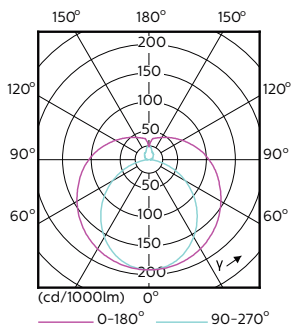

Product data

Order product name	14T8/COR/48-830/IF20/G/DIM 10/1
EAN/UPC - Product	046677452407
Order code	470096
Numerator - Quantity Per Pack	1
Numerator - Packs per outer box	10
Material Nr. (12NC)	929001343034
Copy Net Weight (Piece)	0.474 lb
Model Number	9290013430A

Dimensional drawing

14T8/COR/48-830/IF20/G/DIM 10/1

Product	D1	D2	A1	A2	A3
14T8/COR/48-830/ IF20/G/DIM 10/1	1-1/16 in	1-1/8 in	47-3/16 in	47-1/2 in	47-3/4 in

Photometric data

LEDtube 1200mm 17W G13 2100lm