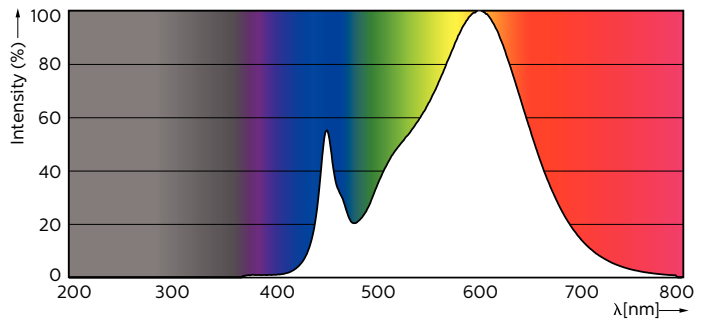

LEDtube PRO 1200mm 14W G13 830 2000lm