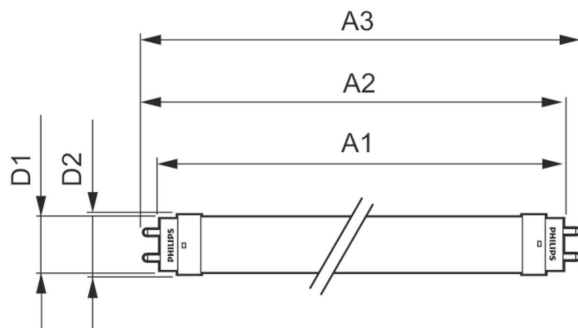

Controls and dimming	
Dimmable	Yes

T8

Mechanical and housing

Bulb Finish	Frosted
Bulb Material	Glass
Product Length	48 in
Bulb Shape	Tube, double-ended

Approval and application

Energy Saving Product	Yes
Approbation Marks	UL certificate RoHS compliance DLC compliance
Energy Consumption kWh/1000 h	- kWh
Energy Certifications	DLC Standard

Product data

Order product name	14T8/COR/48-830/IF20/G/DIM 10/1
EAN/UPC - Product	046677452407
Order code	470096
Numerator - Quantity Per Pack	1
Numerator - Packs per outer box	10
Material Nr. (12NC)	929001343034
Copy Net Weight (Piece)	0.474 lb
Model Number	9290013430A

Dimensional drawing

14T8/COR/48-830/IF20/G/DIM 10/1

Product	D1	D2	A1	A2	A3
14T8/COR/48-830/ IF20/G/DIM 10/1	1-1/16 in	1-1/8 in	47-3/16 in	47-1/2 in	47-3/4 in

Photometric data

LEDtube 1200mm 17W G13 2100lm