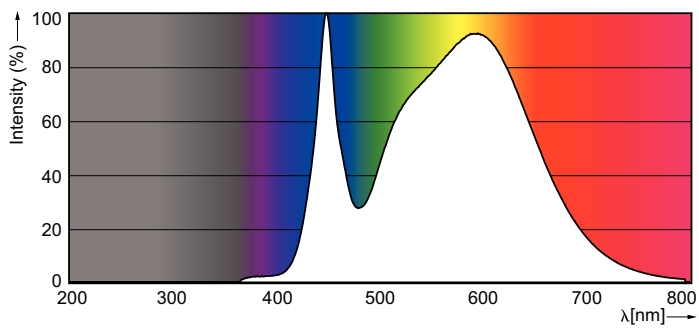

Photometric data

Standard Reference 01 Phot Lighting 01 Page 07

LEDlamps, MR16 8W-50W 4000K GU5.3

Classic PAR20 6W-50W 500lm 40D 4000K E26 D