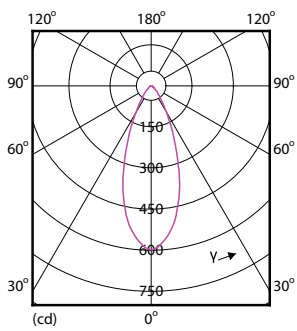

LEDspot PAR20 7W 840 500lm 40D