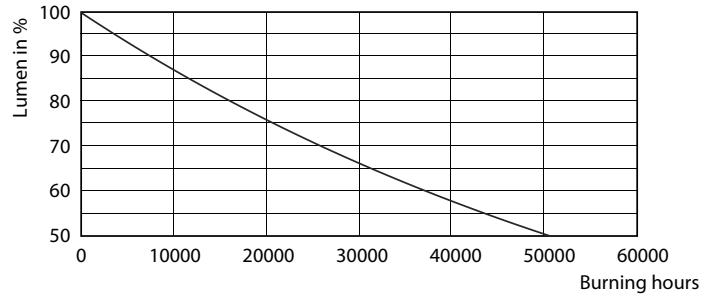

LED PAR20

Lifetime

LEDspot PAR20 7W 500lm

LEDspot PAR20 7W 500lm