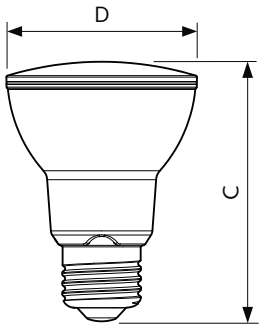

### Product data

General Information	
Base	E26 [ Single Contact Medium Screw]
EU RoHS compliant	Yes
Nominal Lifetime (Nom)	25000 h
Switching Cycle	25000X
Technical Type	7-50W
Light Technical	
Color Code	841 [ CCT of 4100K (841)]
Beam Angle (Nom)	40 °
Initial lumen (Nom)	500 lm
Luminous Intensity (Nom)	1000 cd
Color Designation	Cool White (CW)
Correlated Color Temperature (Nom)	4000 K
Luminous Efficacy (rated) (Nom)	71.43 lm/W
Color Consistency	<6
Color Rendering Index (Nom)	80
LLMF At End Of Nominal Lifetime (Nom)	70 %
Operating and Electrical	
Input Frequency	60 Hz
Power (Rated) (Nom)	7 W
Lamp Current (Nom)	70 mA

Wattage Equivalent	50 W
Starting Time (Nom)	0.5 s
Warm Up Time to 60% Light (Nom)	0.5 s
Power Factor (Nom)	0.8
Voltage (Nom)	120 V
Temperature	
T-Case Maximum (Nom)	90 °C
Controls and Dimming	
Dimmable	Yes
Mechanical and Housing	
Bulb Shape	PAR20 [ PAR 2.5 inch]
Approval and Application	
Suitable For Accent Lighting	Yes
Energy Consumption kWh/1000 h	- kWh
Product Data	
Order product name	7PAR20/LED/F40/840/E26/GL/DIM 120V
EAN/UPC - Product	046677471156
Order code	471151

## Dimensional drawing

PAR20 120V 6W-50W 500lm 40D 4000K E26 D

Product	D	C
7PAR20/LED/F40/840/E26/GL/DIM 120V	63 mm	85.5 mm