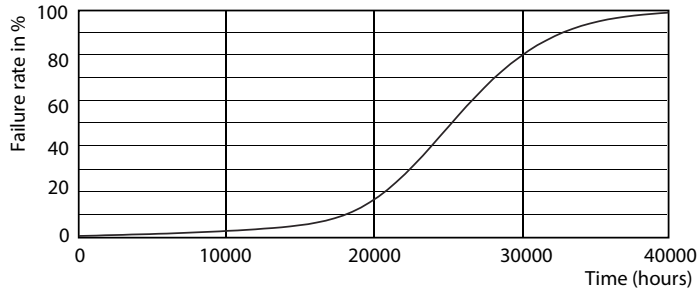

LED PAR20

Lifetime

LEDspot PAR20 7W 500lm

LEDspot PAR20 7W 500lm