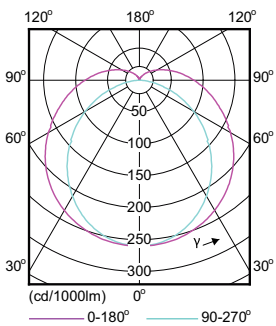

Product data

General information		Warm Up Time to 60% Light (Nom)	
Base	FA8 [FA8]		0.5 s
EU RoHS compliant	Yes	UL Type	Type A - works on ballast
Nominal Lifetime (Nom)	50000 h	Power Factor (Nom)	0.9
Switching Cycle	50000X	Voltage (Nom)	280-410 V
Light technical		Temperature	
Color Code	835 [CCT of 3500K]	T-Ambient (Max)	113 °F
Beam Angle (Nom)	180 °	T-Ambient (Min)	-4 °F
Initial lumen (Nom)	4000 lm	T-Storage (Max)	149 °F
Color Designation	White (WH)	T-Storage (Min)	-40 °F
Correlated Color Temperature (Nom)	3500 K	T-Case Maximum (Nom)	113 °F
Luminous Efficacy (rated) (Nom)	114.00 lm/W	Controls and dimming	
Color Consistency	<6	Dimmable	No
Color Rendering Index (Nom)	82	Mechanical and housing	
LLMF At End Of Nominal Lifetime (Nom)	70 %	Bulb Finish	Frosted
Operating and electrical		Bulb Material	Plastic
Input Frequency	50000-64000 Hz	Product Length	96 in
Power (Rated) (Nom)	35 W	Bulb Shape	Tube, double-ended
Lamp Current (Max)	260 mA	Approval and application	
Lamp Current (Min)	160 mA	Energy Saving Product	Yes
Wattage Equivalent	96 W		

Dimensional drawing

35T8/96-3500 IF FA8 10/1

Product	D	A1	A2	A3
35T8/96-3500 IF FA8 10/1	1-1/8 in	93-3/16 in	93-9/16 in	93-7/8 in

Photometric data

General Lighting Fixture

TLED Ess 35W FA8 835 4000lm T8

TLED Ess 35W FA8 835 4000lm T8