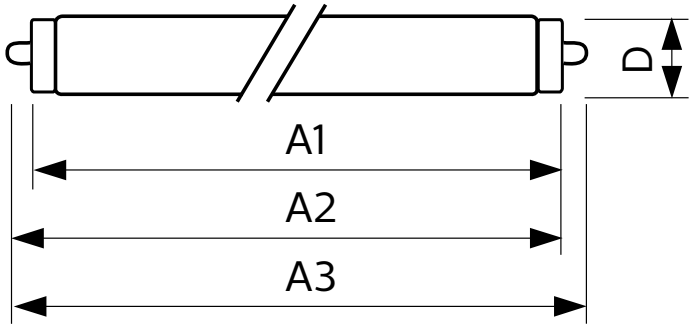

T8

Approbation Marks	UL certificate
Energy Consumption kWh/1000 h	- kWh
Product data	
Order product name	35T8/96-3500 IF FA8 10/1
EAN/UPC - Product	046677472573
Order code	469247

Numerator - Quantity Per Pack	1
Numerator - Packs per outer box	10
Material Nr. (12NC)	929001307804
Copy Net Weight (Piece)	1.19 lb
Model Number	9290013078

Dimensional drawing

35T8/96-3500 IF FA8 10/1

Product	D	A1	A2	A3
35T8/96-3500 IF FA8 10/1	1-1/8 in	93-3/16 in	93-9/16 in	93-7/8 in