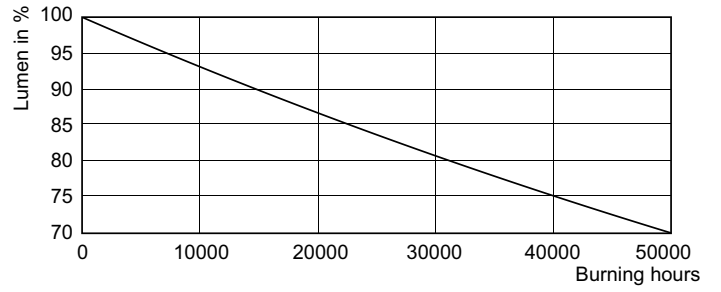

T8

Lifetime

TLED Ess 35W FA8 T8 IF

TLED Ess 35W FA8 T8 IF