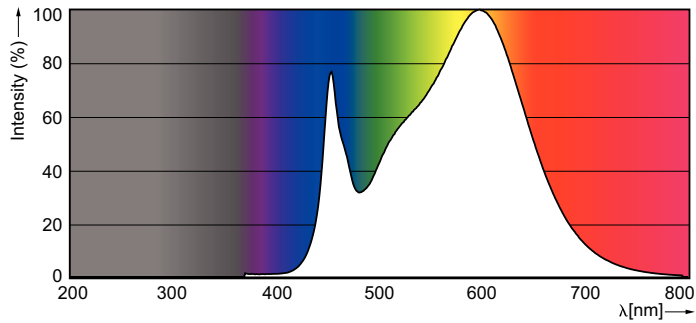

Photometric data

General Lighting Fixture

TLED Ess 35W FA8 835 4000lm T8

TLED Ess 35W FA8 835 4000lm T8