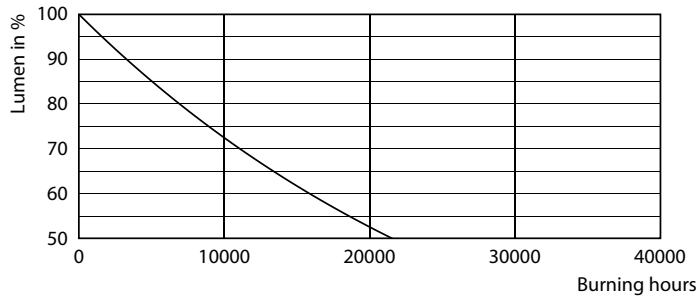

Lifetime

10K