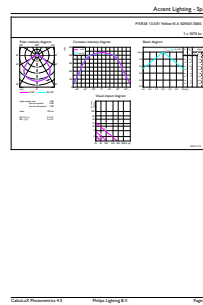

LEDspots 13,5W E26 PAR38 Yellow