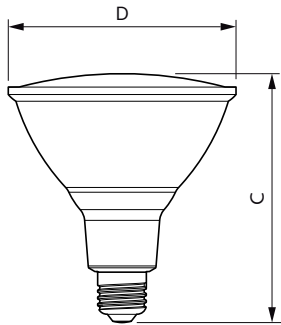

Party Spot

13.5PAR38/PER/YELLOW/ND/ULW/G/120V 4/1FB

Philips 13.5-watt PAR 38s provide bright colorful light perfect for special occasions, parties and holidays. These PAR 38 lamps are available in upto four different colors and offer a festive touch to your home lighting. Brighten up your home and celebrate with color using these energy saving LED bulbs.

Product data

General information	
Base	E26 [Single Contact Medium Screw]
EU RoHS compliant	Yes
Nominal Lifetime (Nom)	10950 h
Switching Cycle	50000X
Light technical	
Color Code	Yellow
Initial lumen (Nom)	- lm
Color Designation	Yellow
Correlated Color Temperature (Nom)	- K
Luminous Efficacy (rated) (Nom)	90 lm/W
Color Consistency	<6
Color Rendering Index (Nom)	-
LLMF At End Of Nominal Lifetime (Nom)	70 %
Operating and electrical	
Input Frequency	60 Hz
Power (Rated) (Nom)	13.5 W
Lamp Current (Nom)	165 mA
Starting Time (Nom)	0.5 s
Warm Up Time to 60% Light (Nom)	0.5 s
Power Factor (Nom)	0.5

Voltage (Nom)	120 V
Temperature	
T-Case Maximum (Nom)	69 °C
Controls and dimming	
Dimmable	No
Mechanical and housing	
Bulb Shape	PAR38 [PAR 4.75 inch/121mm]
Approval and application	
Suitable For Accent Lighting	Yes
Energy Consumption kWh/1000 h	- kWh
Product data	
Order product name	13.5PAR38/PER/YELLOW/ND/ULW/G/120V 4/1FB
EAN/UPC - Product	046677469085
Order code	469080
Numerator - Quantity Per Pack	1
Numerator - Packs per outer box	4
Material Nr. (12NC)	929001306613

Party Spot

Net Weight (Piece)	0.385 kg
--------------------	----------

Dimensional drawing

13.5PAR38/PER/YELLOW/ND/ULW/G/120V 4/1FB

Product	D	C
13.5PAR38/PER/YELLOW/ND/ULW/G/120V 4/1FB	122 mm	132 mm

Photometric data