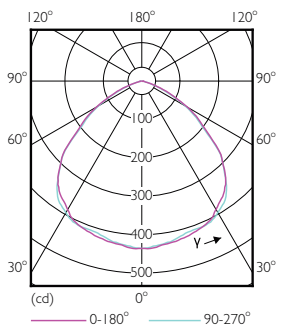

Party Spot

Net Weight (Piece)	0.385 kg
--------------------	----------

Dimensional drawing

13.5PAR38/PER/YELLOW/ND/ULW/G/120V 4/1FB

Product	D	C
13.5PAR38/PER/YELLOW/ND/ULW/G/120V 4/1FB	122 mm	132 mm

Photometric data