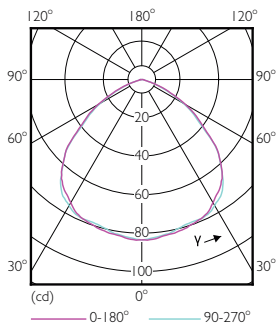

Party Spot

Dimensional drawing

13.5PAR38/PER/BLUE/ND/ULW/G/120V 4/1FB

Product	D	C
13.5PAR38/PER/BLUE/ND/ULW/G/120V 4/1FB	122 mm	132 mm

Photometric data

LEDspots 13,5W E26 PAR38 Blue

LEDspots 13,5W E26 PAR38 Blue