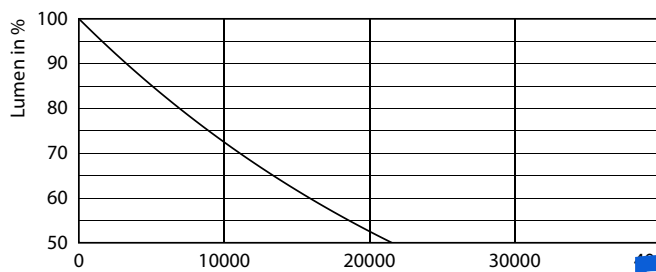

Lifetime

10K