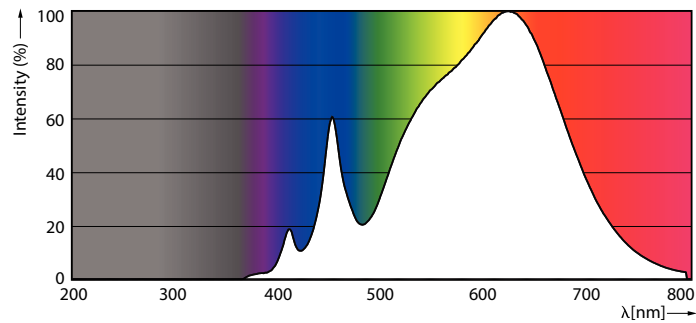

Photometric data

PAR38 120V 17-90W 1200lm 8D 3000K E26 D