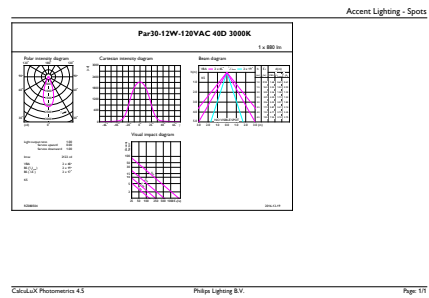

PAR30S 120V 12-75W 900lm 40D 3000K E26 D