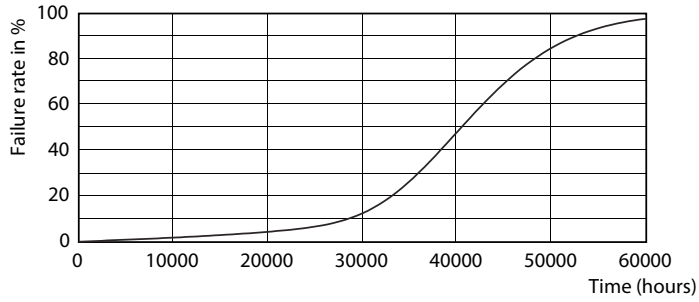

LED PAR30 S/L

Lifetime

ExpertColor PAR38 30S 30L Dim 120V Life Expectancy Diagram

ExpertColor PAR38 30S 30L Dim 120V Lumen Maintenance Diagram