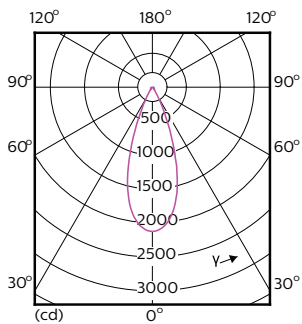

PAR30S 120V 12-75W 900lm 40D 3000K E26 D