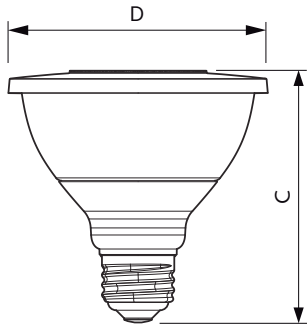

LED PAR30 S/L

EAN/UPC - Product	046677471088
Order code	471086
Numerator - Quantity Per Pack	1
Numerator - Packs per outer box	6

Material Nr. (12NC)	929001286104
Copy Net Weight (Piece)	0.485 lb

Dimensional drawing

12PAR30S/EXPERTCOLOR RETAIL/F40/930/DIM

Product	D	C
12PAR30S/EXPERTCOLOR RETAIL/F40/930/DIM	3-3/4 in	3-11/16 in