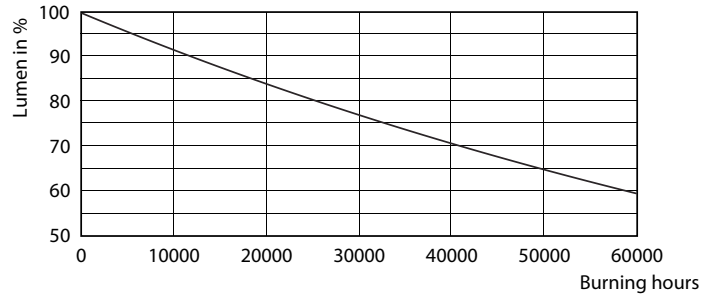

LED PAR30 S/L

Lifetime

ExpertColor PAR38 30S 30L Dim 120V Life Expectancy Diagram

ExpertColor PAR38 30S 30L Dim 120V Lumen Maintenance Diagram