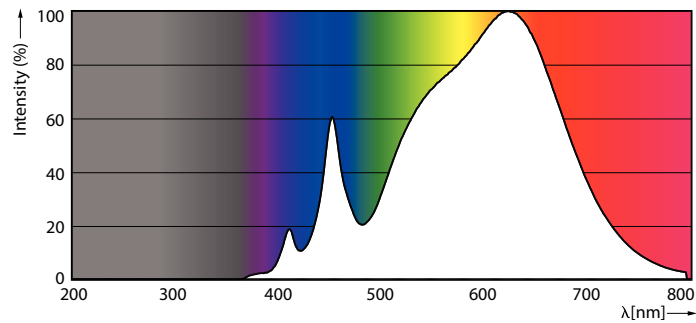

Photometric data

PAR38 120V 17-90W 1200lm 8D 3000K E26 D