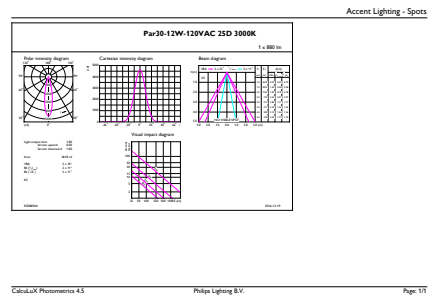

PAR30S 120V 12-75W 25D 3000K E26 D WH