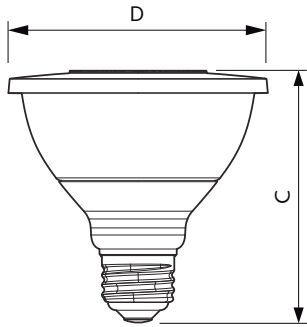

LED PAR30 S/L

EAN/UPC - Product	046677471071
Order code	471078
Numerator - Quantity Per Pack	1
Numerator - Packs per outer box	6

Material Nr. (12NC)	929001286004
Copy Net Weight (Piece)	0.485 lb

Dimensional drawing

12PAR30S/EXPERTCOLOR RETAIL/F25/930/DIM

Product	D	C
12PAR30S/EXPERTCOLOR RETAIL/F25/930/DIM	3-3/4 in	3-11/16 in