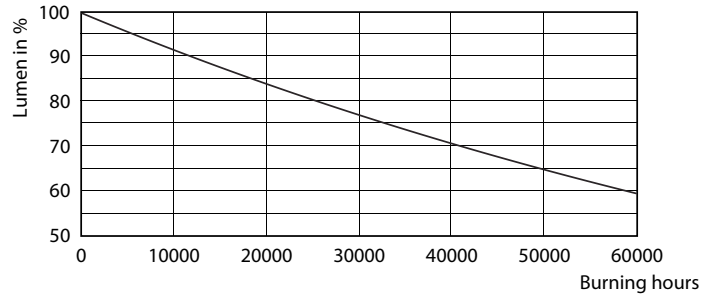

| Light Technical | |
|---------------------------------------|---------------------|
| Color Code | 930 [CCT of 3000K] |
| Beam Angle (Nom) | 25 ° |
| Initial lumen (Nom) | 1200 lm |
| Luminous Intensity (Nom) | 6000 cd |
| Color Designation | White (WH) |
| Correlated Color Temperature (Nom) | 3000 K |
| Luminous Efficacy (rated) (Nom) | 70 lm/W |
| Color Consistency | <6 |
| Color Rendering Index (Nom) | 90 |
| LLMF At End Of Nominal Lifetime (Nom) | 70 % |

Photometric data

PAR38 120V 17-90W 1200lm 8D 3000K E26 D

PAR38 120V 17-120W 25D 3000K E26 D WH

PAR38 120V 17-120W 25D 3000K E26 D WH

LED PAR38

Lifetime

ExpertColor PAR38 30S 30L Dim 120V Life Expectancy Diagram