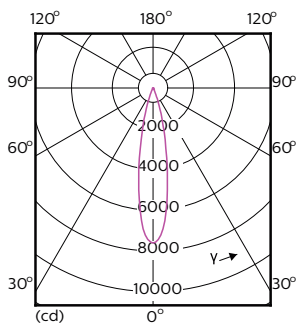

PAR38 120V 17-120W 25D 3000K E26 D WH