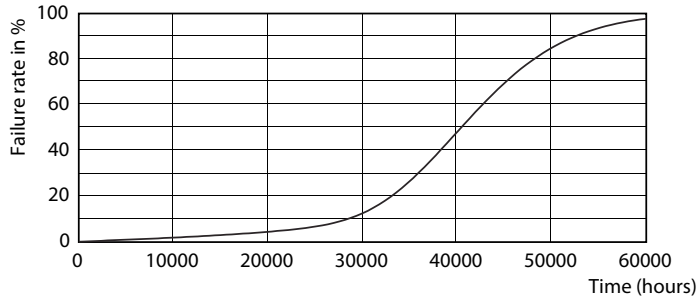

Photometric data

PAR38 120V 17-90W 1200lm 8D 3000K E26 D

PAR38 120V 17-120W 25D 3000K E26 D WH

PAR38 120V 17-120W 25D 3000K E26 D WH

LED PAR38

Lifetime

ExpertColor PAR38 30S 30L Dim 120V Life Expectancy Diagram