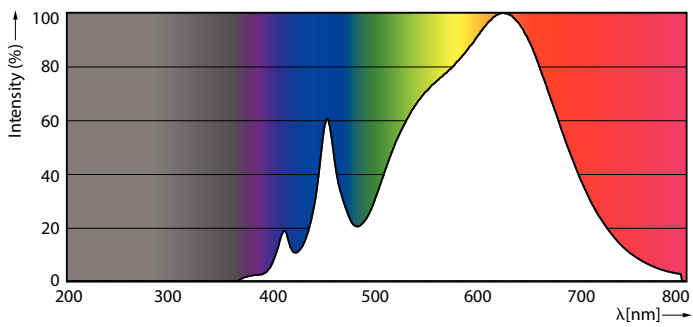

Photometric data

PAR38 120V 17-90W 1200lm 8D 3000K E26 D