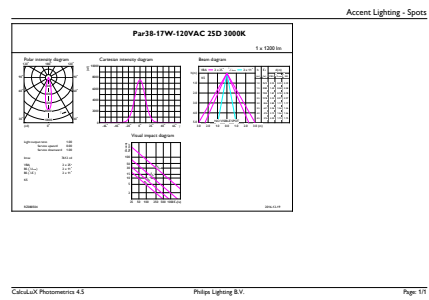

PAR38 120V 17-120W 25D 3000K E26 D WH