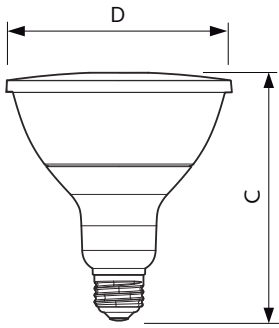

LED PAR38

Order code	470996
Numerator - Quantity Per Pack	1
Numerator - Packs per outer box	6
Material Nr. (12NC)	929001285204
Full product name	17PAR38/EXPERTCOLOR RETAIL/S8/930/DIM

EAN/UPC - Case	50046677470994
EAN/UPC - Product/Case	046677470999

Dimensional drawing

Product	D	C
17PAR38/EXPERTCOLOR RETAIL/S8/930/DIM	120.7 mm	134.6 mm