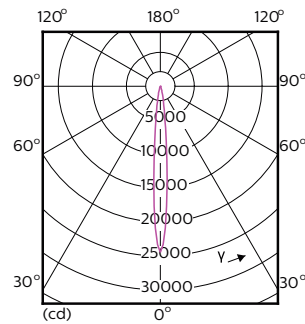

Light Distribution Diagram - 17PAR38/EXPERTCOLOR RETAIL/S8/930/DIM