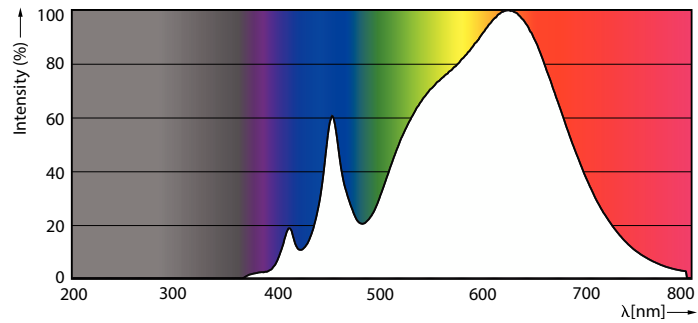

Photometric data

Spectral Power Distribution Colour - 17PAR38/EXPERTCOLOR RETAIL/S8/930/DIM