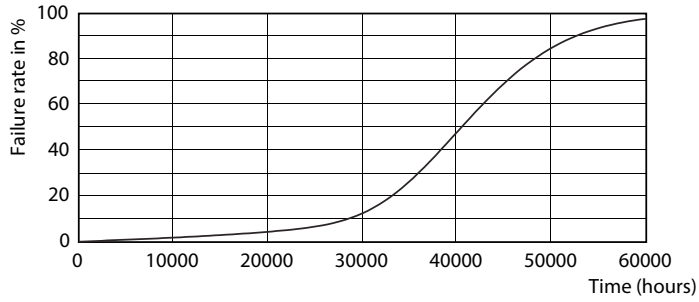

LED PAR38

Lifetime

Life Expectancy Diagram - 17PAR38/EXPERTCOLOR RETAIL/S8/930/DIM

Lumen Maintenance Diagram - 17PAR38/EXPERTCOLOR RETAIL/S8/930/DIM