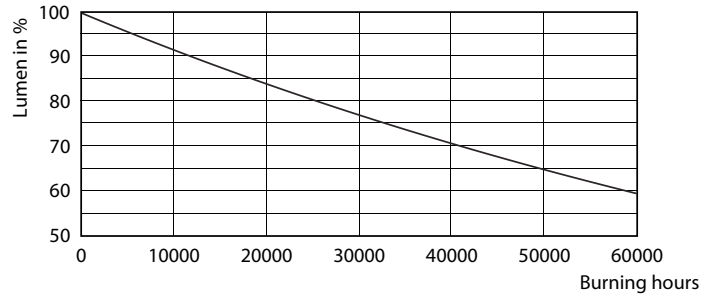

LED PAR38

Lifetime

Life Expectancy Diagram - 17PAR38/EXPERTCOLOR RETAIL/S8/930/DIM

Lumen Maintenance Diagram - 17PAR38/EXPERTCOLOR RETAIL/S8/930/DIM