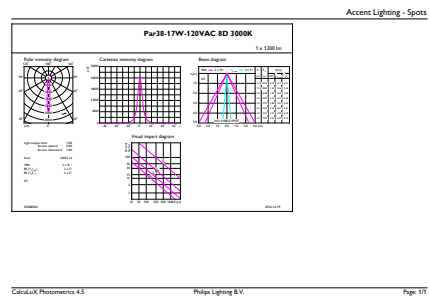

Photometric data

Accent Lighting Spots - 17PAR38/EXPERTCOLOR RETAIL/S8/930/DIM