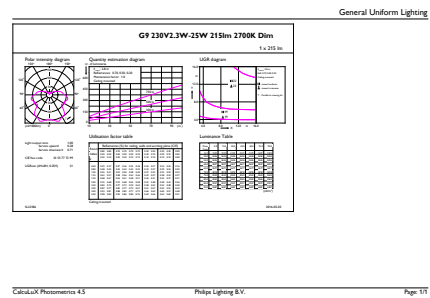

CorePro LEDcapsule MV

Energy Consumption kWh/1000 h	3 kWh
Product Data	
Order product name	CorePro LEDcapsuleMV 2.3-25W G9 827 D
EAN/UPC - Product	8718696578698
Order code	324533

Numerator - Quantity Per Pack	1
Numerator - Packs per outer box	12
Material Nr. (12NC)	929001232002
Net Weight (Piece)	0.012 kg

Dimensional drawing

D

Product	D	C
CorePro LEDcapsuleMV 2.3-25W G9 827 D	23 mm	51 mm

Capsule 230V 2.3W-25W 210lm 2700K G9 D

Photometric data

LED Lamps, CorePro LEDcapsuleMV D 2.3-25W G9 /827

LED Lamps, CorePro LEDcapsuleMV D 2.3-25W G9 /827