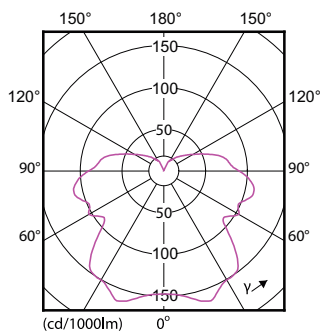

Dimensional drawing

D

Product	D	C
CorePro LEDcapsuleMV 2.3-25W G9 827 D	23 mm	51 mm

Capsule 230V 2.3W-25W 210lm 2700K G9 D

Photometric data

LED Lamps, CorePro LEDcapsuleMV D 2.3-25W G9 /827

LED Lamps, CorePro LEDcapsuleMV D 2.3-25W G9 /827