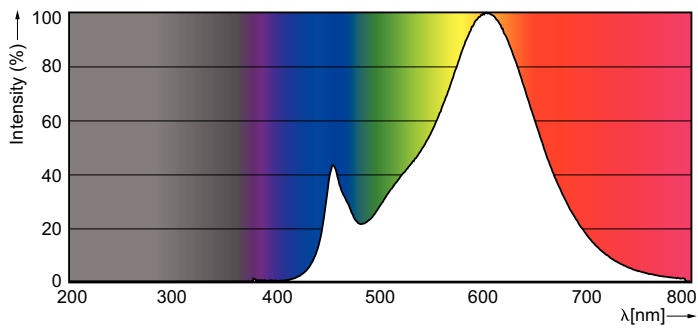

CorePro LEDcapsule MV

Energy Consumption kWh/1000 h	3 kWh
Product Data	
Order product name	CorePro LEDcapsuleMV 2.3-25W G9 827 D
EAN/UPC - Product	8718696578698
Order code	324533

Numerator - Quantity Per Pack	1
Numerator - Packs per outer box	12
Material Nr. (12NC)	929001232002
Net Weight (Piece)	0.012 kg

Dimensional drawing

D

Product	D	C
CorePro LEDcapsuleMV 2.3-25W G9 827 D	23 mm	51 mm

Capsule 230V 2.3W-25W 210lm 2700K G9 D

Photometric data

LED Lamps, CorePro LEDcapsuleMV D 2.3-25W G9 /827

LED Lamps, CorePro LEDcapsuleMV D 2.3-25W G9 /827