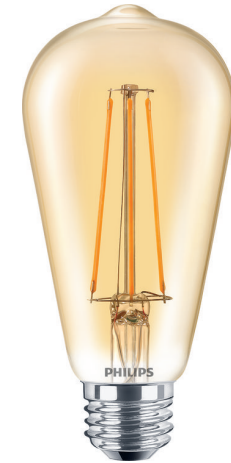

## 5.5ST19/LED Filament/820/CL-A/DIM 120V LED Designer Deco

Philips LED Designer Deco lamps allow you to maintain a warm, classic light or a modern, chic effect while providing longer life and energy savings