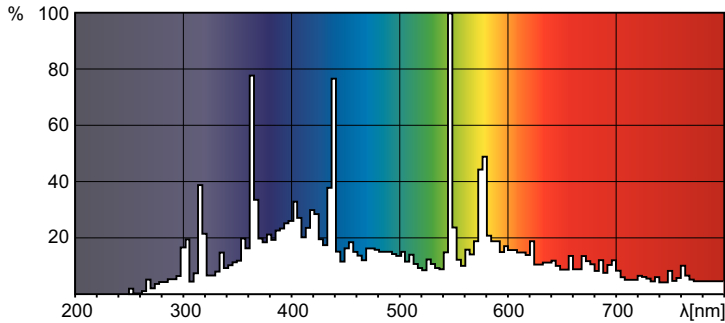

Photometric data

Spectral Power Distribution Colour - MSD Platinum 15 R 1CT/8