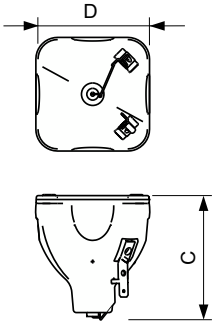

Product data

Operating and Electrical		Luminous Flux		13,500 lumen
Power Consumption	300 W	Chromaticity Coordinate X (Nom)	299	
General Information		Chromaticity Coordinate Y (Nom)	303	
Cap-Base	- [-]	Correlated Color Temperature (Nom)	8000 K	
Operating Position	UNIVERSAL [Any or Universal (U)]	Color rendering index (CRI)	-	
Light Technical		Controls and Dimming		
Color Code	2	Dimmable	Yes	
Luminous Flux (Min)	11,000 lumen			

Material number (12NC)	928191605314
Full product name	MSD Platinum 15 R 1CT/8
EAN/UPC - Case	8718291135364

Dimensional drawing

Product	D (max)	O	C (max)
MSD Platinum 15 R 1CT/8	58.5 mm	1.3 mm	66.4 mm

Photometric data