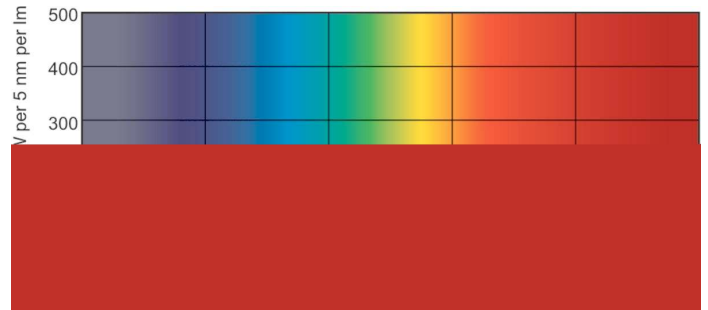

LDPB_TL-DSTD_33-640_0001-Spectral power distribution B/W

LDPO_TL-DSTD_33-640_0001-Spectral power distribution Colour