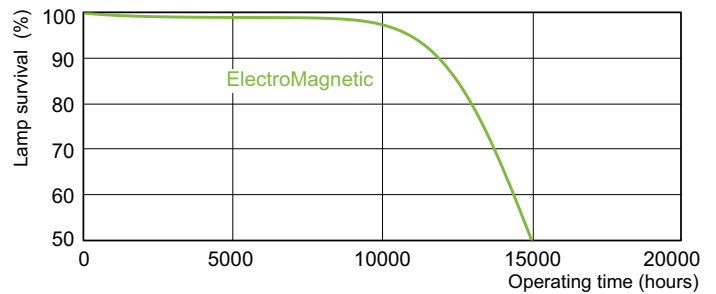

LDLE_TL-DSTD_0002-Life expectancy diagram