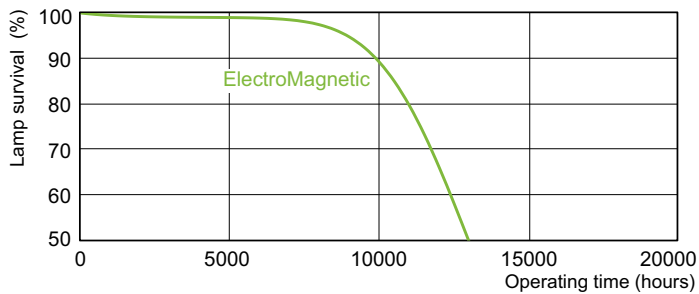

Lifetime

LDLE_TL-DSTD_0001-Life expectancy diagram