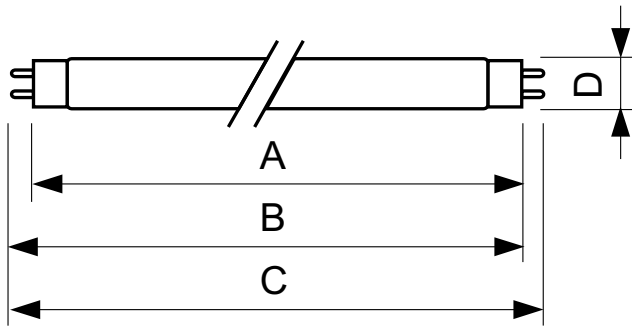

### Product data

General Information		Lamp Current (Nom)		0.360 A
Base	G13 [ Medium Bi-Pin Fluorescent]	Voltage (Nom)	59 V	
Life To 10% Failures (Nom)	10000 h	<b>Controls and Dimming</b>		
Life to 50% Failures (Nom)	13000 h	Dimmable	Yes	
<b>Light Technical</b>		<b>Mechanical and Housing</b>		
Color Code	33-640	Bulb Shape	T8 [ 26 mm (T8)]	
Initial lumen (Nom)	1200 lm	<b>Approval and Application</b>		
Color Designation	Cool White (CW)	Mercury (Hg) Content (Nom)	8.0 mg	
Lumen Maintenance 10000 h (Nom)	75 %	Energy Consumption kWh/1000 h	22 kWh	
Lumen Maintenance 2000 h (Nom)	90 %	<b>Product Data</b>		
Lumen Maintenance 5000 h (Nom)	80 %	Order product name	TL-D 18W/33-640 1SL/25	
Correlated Color Temperature (Nom)	4100 K	EAN/UPC - Product	8711500950413	
Color Rendering Index (Nom)	63	Order code	251470	
<b>Operating and Electrical</b>				
Power (Rated) (Nom)	18.0 W			

### Dimensional drawing

TL-D 18W/33-640

Product	D (max)	A (max)	B (max)	B (min)	C (max)
TL-D 18W/33-640 1SL/25	28 mm	589.8 mm	596.9 mm	594.5 mm	604 mm