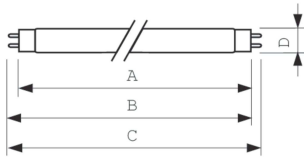

Product data

General Information		Operating and Electrical	
Cap-Base	G13 [Medium Bi-Pin Fluorescent]	Power Consumption	15 W
Light Technical		Lamp Current (Nom)	0.335 A
Color Code	10	Voltage (Nom)	55 V
Color Designation	Actinic	Voltage (Nom)	55 V
Chromaticity Coordinate X (Nom)	222	Mechanical and Housing	
Chromaticity Coordinate Y (Nom)	210	Bulb Shape	T26 [T 26mm]

Numerator - Quantity Per Pack	1
Numerator - Packs per outer box	25
Material number (12NC)	928024701029
Full product name	ACTINIC BL15W/10 SECURA 25PK
EAN/UPC - Case	8711500898593

Dimensional drawing

Product	D (max)	A (max)	B (max)	B (min)	C (max)
Actinic BL TL-D 15W/10 Secura 1SL/25	28 mm	437.4 mm	444.5 mm	442.1 mm	451.6 mm