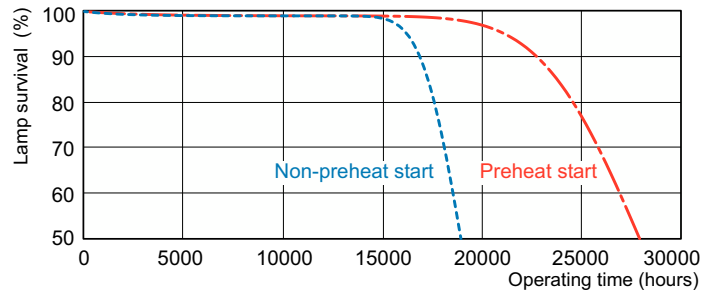

Life Expectancy Diagram - 24W/835 Min Bipin T5 HO ALTO UNP

Life Expectancy Diagram - 24W/835 Min Bipin T5 HO ALTO UNP