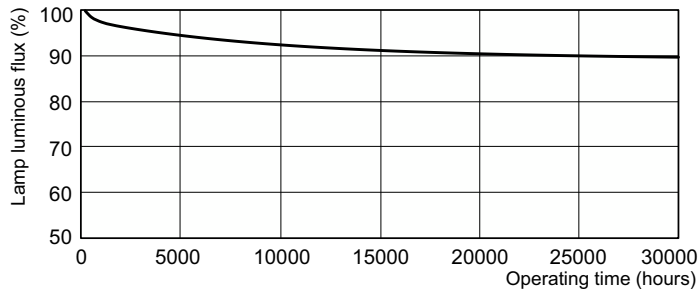

Product data

General Information	
Cap-Base	G5 [G5]
Features	HO Alto® [High Output Alto]
Light Technical	
Color Code	835 [CCT of 3500K]
Luminous Flux	1,950 lumen
Color Designation	White (WH)
Correlated Color Temperature (Nom)	3500 K
Luminous Efficacy (rated) (Nom)	76 lm/W
Color rendering index (CRI)	82
Operating and Electrical	
Power Consumption	22.5 W
Lamp Current (Nom)	0.295 A
Controls and Dimming	
Dimmable	Yes

T5 High Output

Dimensional drawing

Product	D (max)	A (max)	B (max)	B (min)	C (max)
24W/835 Min Bipin T5 HO ALTO UNP	17 mm	549.0 mm	556.1 mm	553.7 mm	563.2 mm

Photometric data

Spectral Power Distribution Colour - 24W/835 Min Bipin T5 HO ALTO UNP

Lifetime

Life Expectancy Diagram - 24W/835 Min Bipin T5 HO ALTO UNP

Life Expectancy Diagram - 24W/835 Min Bipin T5 HO ALTO UNP

T5 High Output

Lifetime

Lumen Maintenance Diagram - 24W/835 Min Bipin T5 HO ALTO UNP