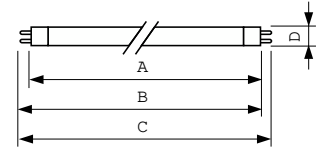

Product data

General Information	
Cap-Base	G5 [G5]
Features	HO Alto® [High Output Alto]
Light Technical	
Color Code	835 [CCT of 3500K]
Luminous Flux	1,950 lumen
Color Designation	White (WH)
Correlated Color Temperature (Nom)	3500 K
Luminous Efficacy (rated) (Nom)	76 lm/W
Color rendering index (CRI)	82
Operating and Electrical	
Power Consumption	22.5 W
Lamp Current (Nom)	0.295 A
Controls and Dimming	
Dimmable	Yes

Mechanical and Housing	
Bulb Shape	T5 [16 mm (T5)]
Approval and Application	
Mercury (Hg) Content (Nom)	1.4 mg
Product Data	
Order product name	24W/835 Min Bipin T5 HO ALTO UNP
Order code	290205
Numerator - Quantity Per Pack	1
Numerator - Packs per outer box	40
Material number (12NC)	927992183522
Full product name	F24T5/835/HO/ALTO 40PK
EAN/UPC - Case	50046677290202

T5 High Output

Dimensional drawing

Product	D (max)	A (max)	B (max)	B (min)	C (max)
24W/835 Min Bipin T5 HO ALTO UNP	17 mm	549.0 mm	556.1 mm	553.7 mm	563.2 mm

Photometric data

Spectral Power Distribution Colour - 24W/835 Min Bipin T5 HO ALTO UNP