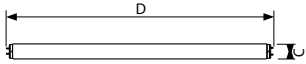

Rapid Start T12

Dimensional drawing

Product

F30T12/D/RS ALTO 30PK

F30T12/54 RS 36 ALTO