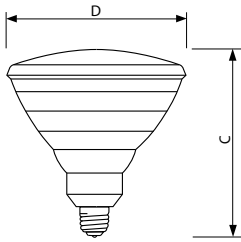

Halogen PAR

Dimensional drawing

Product

Halogen 72PAR38/EVP/FL25 120V 12/1

PAR38 STD 72W E26/50x39/BRC 120V FL 25D