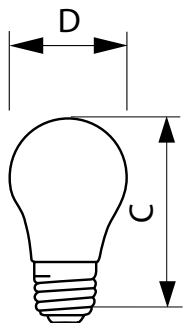

Appliance

BC-40A15/LL 120V 6/2

The Philips Appliance bulb provides the perfect option to light your refrigerator, oven and other household appliances.

Product data

General Information	
Cap-Base	E26 [Single Contact Medium Screw]
Operating Position	UNIVERSAL [Any or Universal (U)]
Rated Lifetime (Hours)	1,750 hour(s)
Lighting Technology	Incandescent
Light Technical	
Luminous Flux	400 lumen
Operating and Electrical	
Power Consumption	40 W
Voltage (Nom)	120 V
Voltage (Nom)	120 V

Mechanical and Housing	
Bulb Finish	Clear
Bulb Shape	A15 [A 15mm]
Product Data	
Order product name	BC-40A15/LL 120V 6/2
Order code	390773
Numerator - Quantity Per Pack	1
Numerator - Packs per outer box	6
Material number (12NC)	925274136322
Full product name	BC-40A15/LL 120V 6/2
EAN/UPC - Case	50046677390773

Appliance

Dimensional drawing

Product

BC-40A15/LL 120V 6/2