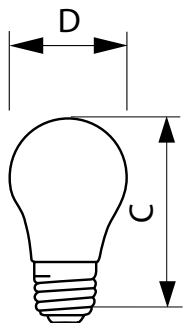

Appliance

BC-40A15/LL 120V 6/2

The Philips Appliance bulb provides the perfect option to light your refrigerator, oven and other household appliances.

Product data

General Information	
Base	E26 [Single Contact Medium Screw]
Operating Position	Universal [Universal]
Main Application	Appliance
Gas Filling	GAS
Rated Lifetime (Hours)	1750 h
Light Technical	
Initial lumen (Nom)	400 lm
Operating and Electrical	
Power (Rated) (Nom)	40 W
Voltage (Nom)	120 V
Mechanical and Housing	
Bulb Finish	Clear

Cap-Base Information	Aluminium [Aluminium Cap]
Filament Shape	C-9 [Pendant]
Bulb Shape	A15 [A15]
Product Data	
Order product name	BC-40A15/LL 120V 6/2
EAN/UPC - Product	50046677390773
Order code	390773
Numerator - Quantity Per Pack	1
Numerator - Packs per outer box	6
Material Nr. (12NC)	925274136322
Net Weight (Piece)	22.000 g

Appliance

Dimensional drawing

Product

BC-40A15/LL 120V 6/2

40W E26 120V A15 CL