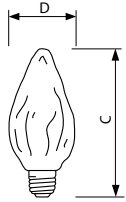

DuraMax Deco Flame

Dimensional drawing

Product

BC40F15/CL/LL 120V 6/2 TP

40W E26 120V F15 CL