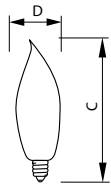

Product data

General Information	
Base	E12 [Candelabra Screw]
Operating Position	Base Down +/- 90 D [Base Down +/- 90 D]
Main Application	Decorative
Gas Filling	GAS
Rated Lifetime (Hours)	2000 h

Light Technical	
Initial lumen (Nom)	550 lm

Operating and Electrical	
Power (Rated) (Nom)	60 W
Voltage (Nom)	120 V

Mechanical and Housing	
Bulb Finish	Clear

Cap-Base Information	Aluminium [Aluminium Cap]
Filament Shape	C-7A [Ring]
Bulb Shape	BA9 [BA9]

Product Data	
Order product name	BC60BA9C/LL 120V 6/2
EAN/UPC - Product	50046677168082
Order code	168088
Numerator - Quantity Per Pack	1
Numerator - Packs per outer box	6
Material Nr. (12NC)	925251936315
Net Weight (Piece)	0.001 kg

DuraMax Deco Bent Tip

Dimensional drawing

Product

BC60BA9C/LL 120V 6/2

60W E12 120V BA9 CL