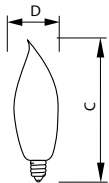

DuraMax Deco Bent Tip

Dimensional drawing

Product

BC40BA9C/LL 120V 6/2

BC40BA9C/LL 120V 6/2