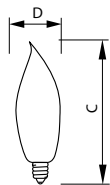

Product data

General Information	
Base	E12 [Candelabra Screw]
Operating Position	Base Down +/- 90 D [Base Down +/- 90 D]
Main Application	Decorative
Gas Filling	GAS
Rated Lifetime (Hours)	2000 h

Light Technical	
Initial lumen (Nom)	300 lm

Operating and Electrical	
Power (Rated) (Nom)	40 W
Voltage (Nom)	120 V

Mechanical and Housing	
Bulb Finish	Clear

Cap-Base Information	Aluminium [Aluminium Cap]
Filament Shape	C-7A [Ring]
Bulb Shape	BA9 [BA9]

Product Data	
Order product name	BC40BA9C/LL 120V 6/2
EAN/UPC - Product	50046677168075
Order code	168070
Numerator - Quantity Per Pack	1
Numerator - Packs per outer box	6
Material Nr. (12NC)	925251136316
Net Weight (Piece)	0.001 kg

DuraMax Deco Bent Tip

Dimensional drawing

Product

BC40BA9C/LL 120V 6/2

40W E12 120V BA9 CL