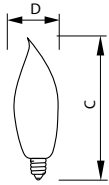

Product data

General Information	
Base	E12 [Candelabra Screw]
Operating Position	Base Down +/- 90 D [Base Down +/- 90 D]
Main Application	Decorative
Gas Filling	GAS
Rated Lifetime (Hours)	2000 h
Light Technical	
Initial lumen (Nom)	150 lm
Operating and Electrical	
Power (Rated) (Nom)	25 W
Voltage (Nom)	120 V
Mechanical and Housing	
Bulb Finish	Clear

Cap-Base Information	Aluminium [Aluminium Cap]
Filament Shape	CC-2V [Straight V]
Bulb Shape	BA9 [BA9]
Product Data	
Order product name	BC25BA9C/LL 120V 6/2
EAN/UPC - Product	50046677168068
Order code	168062
Numerator - Quantity Per Pack	1
Numerator - Packs per outer box	6
Material Nr. (12NC)	925250636315
Net Weight (Piece)	0.001 kg

DuraMax Deco Bent Tip

Dimensional drawing

Product

BC25BA9C/LL 120V 6/2

25W E12 120V BA9 CL