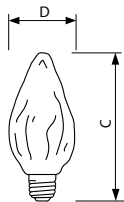

DuraMax Deco Flame

Dimensional drawing

Product

BC40F15/IR/LL 120V 6/2 TP

BC40F15/IR/LL 120V 6/2 TP