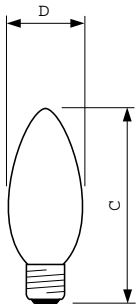

### Product data

General Information		Cap-Base Information	
Base	E26 [ Single Contact Medium Screw]	Cap-Base Information	Aluminium [ Aluminium Cap]
Operating Position	Base Down +/- 90 D [ Base Down +/- 90 D]	Filament Shape	C-7A [ Ring]
Main Application	Decorative	Bulb Shape	B13 [ B13 (B13)]
Gas Filling	GAS	Product Data	
Rated Lifetime (Hours)	2000 h	Order product name	BC40B13/CL/LL 120V 6/2 TP
Light Technical		EAN/UPC - Product	50046677168280
Initial lumen (Nom)	300 lm	Order code	168286
Operating and Electrical		Numerator - Quantity Per Pack	1
Power (Rated) (Nom)	40 W	Numerator - Packs per outer box	6
Voltage (Nom)	120 V	Material Nr. (12NC)	925247836306
Mechanical and Housing		Net Weight (Piece)	0.001 kg
Bulb Finish	Clear		

### Dimensional drawing