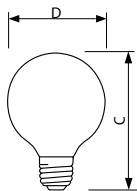

Product data

General Information	
Base	E26 [Single Contact Medium Screw]
Operating Position	Universal [Universal]
Main Application	Vanity
Gas Filling	GAS
Rated Lifetime (Hours)	1500 h
Light Technical	
Initial lumen (Nom)	410 lm
Operating and Electrical	
Power (Rated) (Nom)	40 W
Voltage (Nom)	120 V
Mechanical and Housing	
Bulb Finish	Clear

Cap-Base Information	Aluminium [Aluminium Cap]
Filament Shape	CC6 [Straight]
Bulb Shape	G25 [G25 (G25)]
Product Data	
Order product name	40G25/CL/LL 120V 4/3
EAN/UPC - Product	50046677169034
Order code	169037
Numerator - Quantity Per Pack	1
Numerator - Packs per outer box	4
Material Nr. (12NC)	925244136346
Net Weight (Piece)	39.000 g

DuraMax Deco Globe

Dimensional drawing

Product

40G25/CL/LL 120V 4/3

40W E26 120V G25 CL