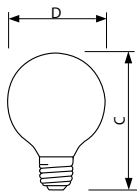

Product data

General information	
Base	E26 [Single Contact Medium Screw]
Operating Position	Universal [Universal]
Main Application	Vanity
Gas Filling	GAS
Rated Lifetime (Hours)	1500 h
Light technical	
Initial lumen (Nom)	410 lm
Operating and electrical	
Power (Rated) (Nom)	40 W
Voltage (Nom)	120 V
Mechanical and housing	
Bulb Finish	Clear

Cap-Base Information	Aluminium [Aluminium Cap]
Filament Shape	CC6 [Straight]
Bulb Shape	G25 [G25 (G25)]
Product data	
Order product name	40G25/CL/LL 120V 12/1 TP
EAN/UPC - Product	046677167479
Order code	167478
Numerator - Quantity Per Pack	1
Numerator - Packs per outer box	12
Material Nr. (12NC)	925244136345
Copy Net Weight (Piece)	0.002 lb

DuraMax Deco Globe

Dimensional drawing

Product

40G25/CL/LL 120V 12/1 TP

40G25/CL/LL 120V 12/1 TP