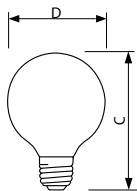

DuraMax Deco Globe

Dimensional drawing

Product

40G25/W/LL 120V 4/3

40G25/W/LL 120V 4/3