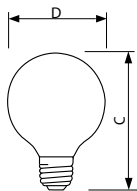

DuraMax Deco Globe

Dimensional drawing

Product

40G25/W/LL 120V 12/1 TP

40W E26 120V G25 WH