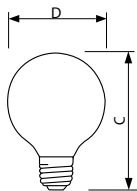

DuraMax Deco Globe

Dimensional drawing

Product

40G25/W/LL 120V 12/1 TP

40G25/W/LL 120V 12/1 TP