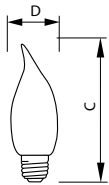

DuraMax Deco Bent Tip

BC40BA9-1/2/CL/LL 120V 6/4

Philips DuraMax® Long Life Decorative bent tip bulbs reduce the hassle of replacing light bulbs every few months, since all DuraMax products last longer than standard incandescent light bulbs. Philips Duramax decorative bent tip bulbs are available in a variety of wattages with clear and frost finishes. The clear bulbs provide decorative sparkle, while the frost bulbs add a soft glow to add a pleasant touch to home decor.

Product data

| General information | |
|--------------------------|--|
| Base | E26 [Single Contact Medium Screw] |
| Operating Position | Base Down +/- 90 D [Base Down +/- 90 D] |
| Main Application | Decorative |
| Gas Filling | GAS |
| Rated Lifetime (Hours) | 2000 h |
| Light technical | |
| Initial lumen (Nom) | 300 lm |
| Operating and electrical | |
| Power (Rated) (Nom) | 40 W |
| Voltage (Nom) | 120 V |
| Mechanical and housing | |
| Bulb Finish | Clear |

| Cap-Base Information | Aluminium [Aluminium Cap] |
|---------------------------------|----------------------------|
| Filament Shape | C-7A [Ring] |
| Bulb Shape | BA-9 1/2 |
| Product data | |
| Order product name | BC40BA9-1/2/CL/LL 120V 6/4 |
| EAN/UPC - Product | 50046677167603 |
| Order code | 167601 |
| Numerator - Quantity Per Pack | 1 |
| Numerator - Packs per outer box | 6 |
| Material Nr. (12NC) | 925240536307 |
| Copy Net Weight (Piece) | 0.044 lb |

DuraMax Deco Bent Tip

Dimensional drawing

Product

BC40BA9-1/2/CL/LL 120V 6/4

BC40BA9-1/2/CL/LL 120V 6/4