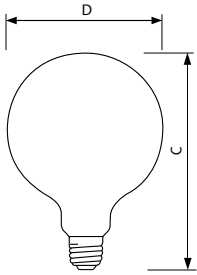

### Product data

| General information      |                                    |
|--------------------------|------------------------------------|
| Base                     | E26 [ Single Contact Medium Screw] |
| Operating Position       | Universal [ Universal]             |
| Main Application         | Decorative                         |
| Gas Filling              | GAS                                |
| Rated Lifetime (Hours)   | 3000 h                             |
| Light technical          |                                    |
| Initial lumen (Nom)      | 595 lm                             |
| Operating and electrical |                                    |
| Power (Rated) (Nom)      | 60 W                               |
| Voltage (Nom)            | 120 V                              |
| Mechanical and housing   |                                    |
| Bulb Finish              | White                              |

| Cap-Base Information            | Aluminium [ Aluminium Cap] |
|---------------------------------|----------------------------|
| Filament Shape                  | C-9 [ Pendant]             |
| Bulb Shape                      | G40 [ G40]                 |
| Product data                    |                            |
| Order product name              | 60G40/W/LL 6/1 TP          |
| EAN/UPC - Product               | 046677168513               |
| Order code                      | 168518                     |
| Numerator - Quantity Per Pack   | 1                          |
| Numerator - Packs per outer box | 6                          |
| Material Nr. (12NC)             | 925178836304               |
| Copy Net Weight (Piece)         | 0.227 lb                   |

### Dimensional drawing