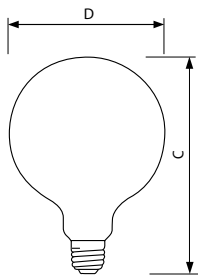

### Product data

General information	
Base	E26 [ Single Contact Medium Screw]
Operating Position	Universal [ Universal]
Main Application	Decorative
Gas Filling	GAS
Rated Lifetime (Hours)	3000 h
Light technical	
Initial lumen (Nom)	665 lm
Operating and electrical	
Power (Rated) (Nom)	60 W
Voltage (Nom)	120 V
Mechanical and housing	
Bulb Finish	Clear

Cap-Base Information	Aluminium [ Aluminium Cap]
Filament Shape	C-9 [ Pendant]
Bulb Shape	G40 [ G40]
Product data	
Order product name	60G40/CL/LL 120V 6/1 TP
EAN/UPC - Product	046677168520
Order code	168526
Numerator - Quantity Per Pack	1
Numerator - Packs per outer box	6
Material Nr. (12NC)	925178736304
Copy Net Weight (Piece)	0.002 lb

### Dimensional drawing