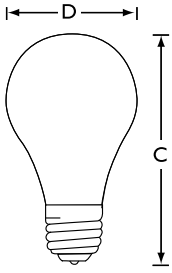

DuraMax Soft White

Dimensional drawing

A19

25A/WL 120V 12/2 PS

Product	D	C (max)
25A/WL 120V 12/2 PS	2.375 in	4.438 in